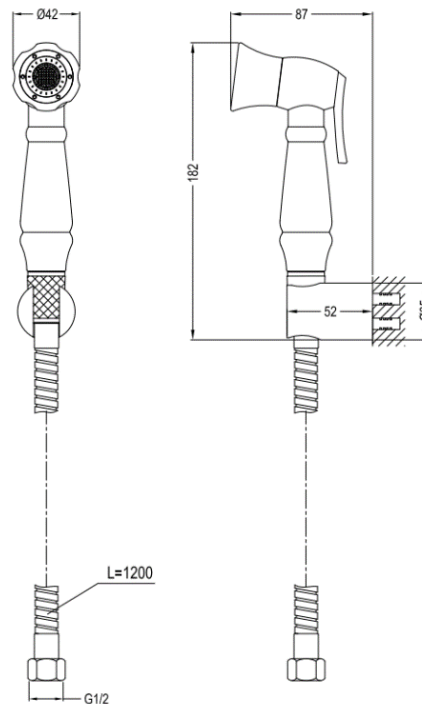

Brand : CAE, China
Name : CAMELLIA bidet hand spray set
Item Code : 53.131684RG
Designer :
Color / Finish: Rose Gold
Dimensions : 87 x 182 mm

Product info:

- CAMELLIA bidet hand spray set

Flushing of pipe must be done before fittings are installed. Failure to do so voids the warranty.