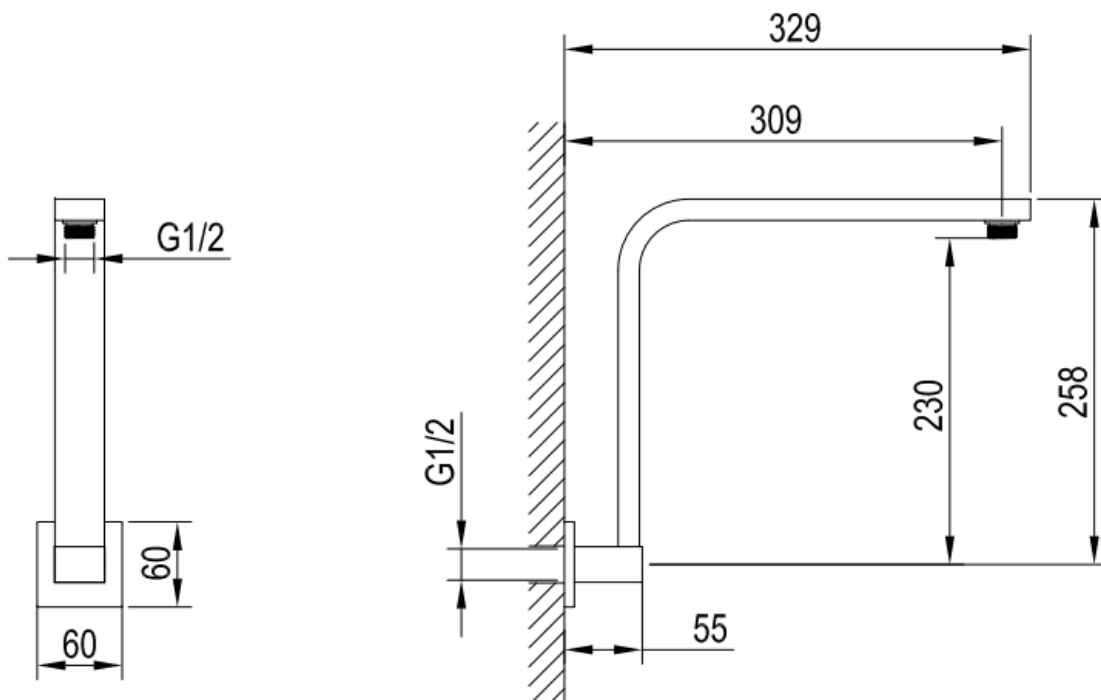

Brand : CAE, China
Name : Wall arm square
Item Code : 53.129801
Designer:
Color / Finish: Chrome
Dimensions : 60 x 329 x 258 mm

Product info:
• Wall arm square

Flushing of pipe must be done before fittings are installed. Failure to do so voids the warranty.