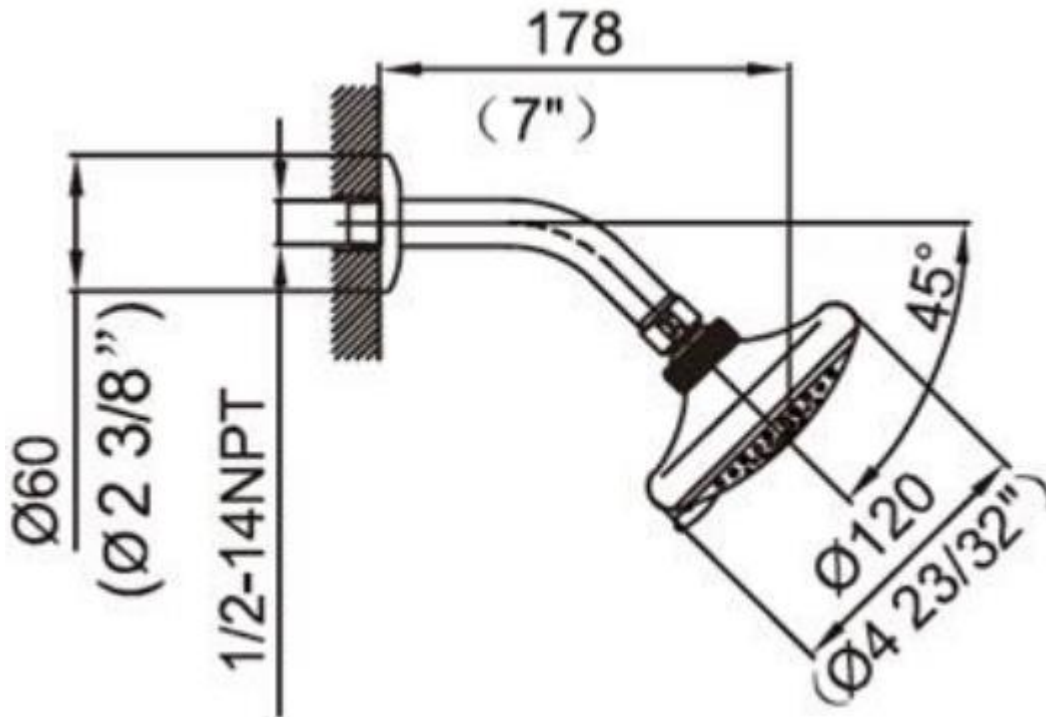

Brand : CAE, China  
Name : FLAME Overhead shower with arm  
Item Code : 53.115277DBR

Designer:  
Color / Finish: Chrome Plated  
Dimensions : 178 mm shower projection

- Product info:
- Overhead shower
  - With arm