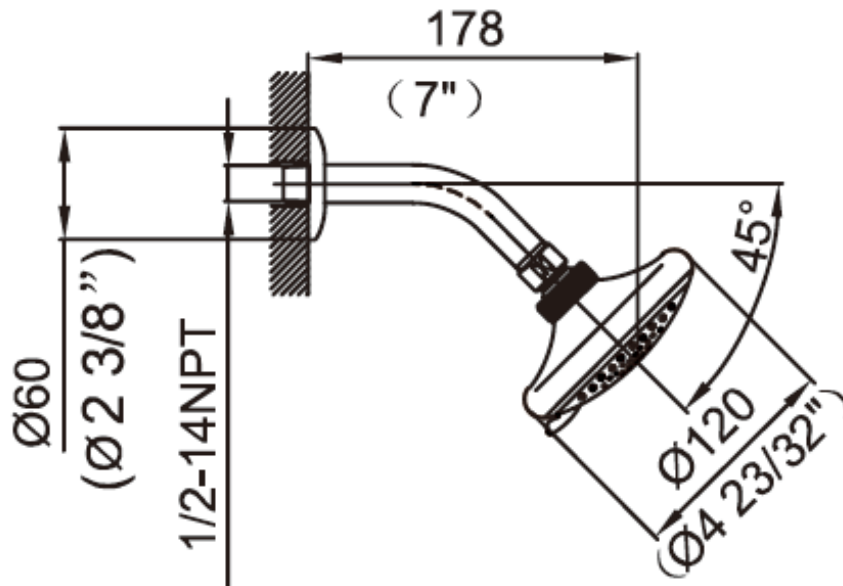

Brand : CAE, China
Name : ASPEN Overhead shower with arm
Item Code : 53.115201
Designer:
Color / Finish: Chrome Plated
Dimensions : 178 mm shower projection

Product info:

- Overhead shower with
- Wall shower arm
- Flow pressure: 1-5 bar (15~70 psi)