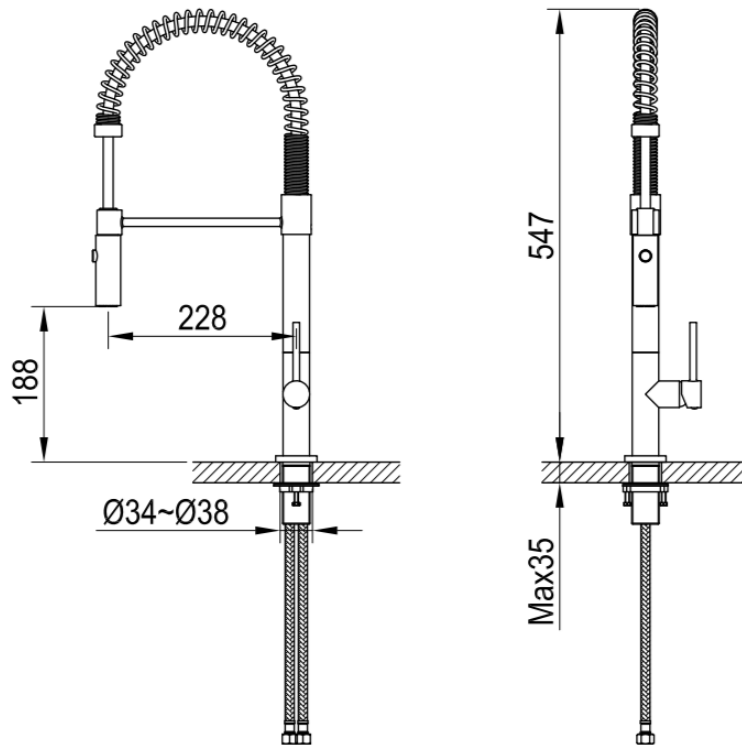

Brand : CAE, China  
 Name : Sink mixer with pull-out spout  
 Item Code : 50.3732MAW/C  
 Designer:  
 Color / Finish: Matt White/Chrome  
 Dimensions : 228 x 547 mm

- Product info:
- Sink Mixer
  - With pull-out spout