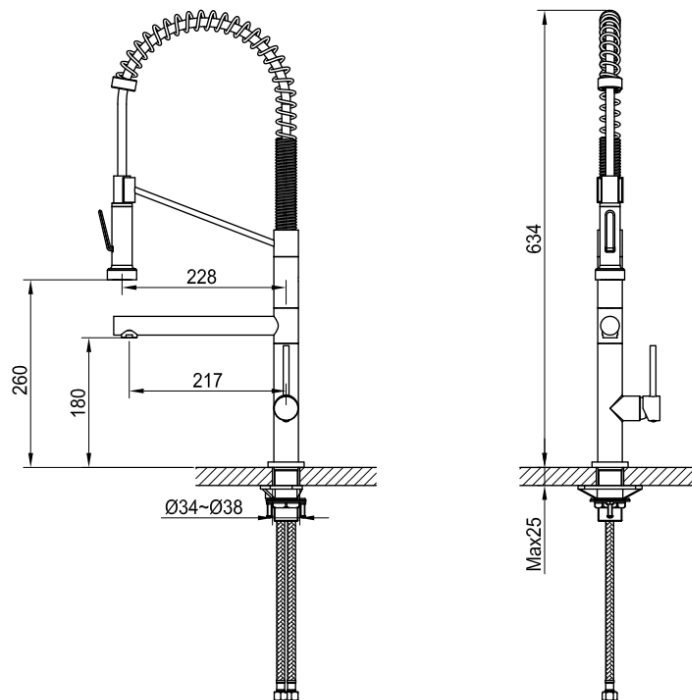

Brand : CAE, China  
Name : Sink mixer dual function  
Item Code : 50.3728PBR  
Color / Finish: Matte Black  
Dimensions : 634 mm height

**Product info:**

- Sink Mixer dual function
- PVD coating brass material
- With ceramic cartridge