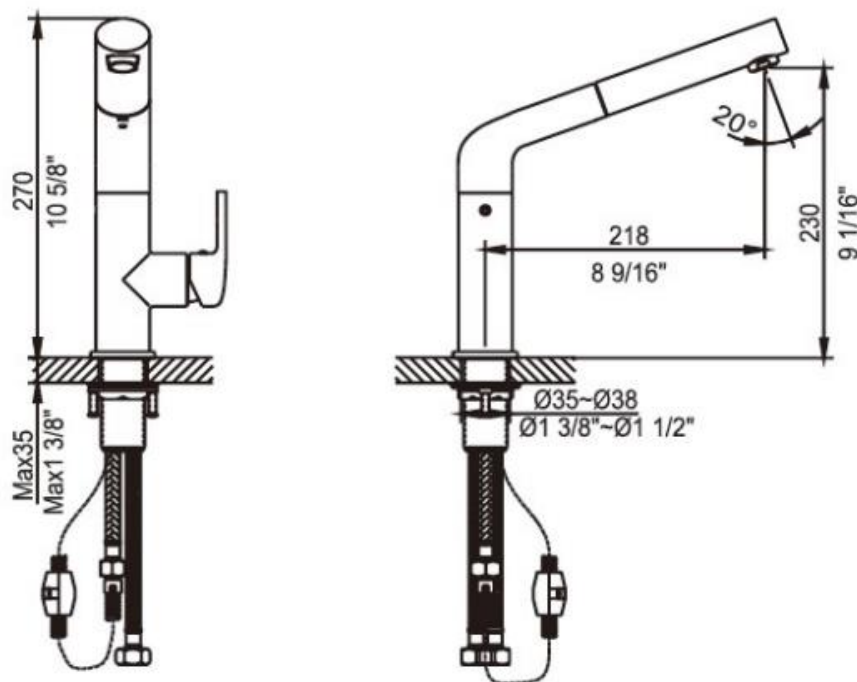

Brand : CAE, China
 Name : SINK MIXERS, Sink mixer
 Item Code : 50.3530C
 Color / Finish: Chrome Plated
 Dimensions : 270mm height
 218mm spout projection

Product info:

- Sink mixer with pull out
- Normal spray
- flow rate: 10.7 L/m at 3 bars (45 psi)
- flow pressure: 0.3Mpa