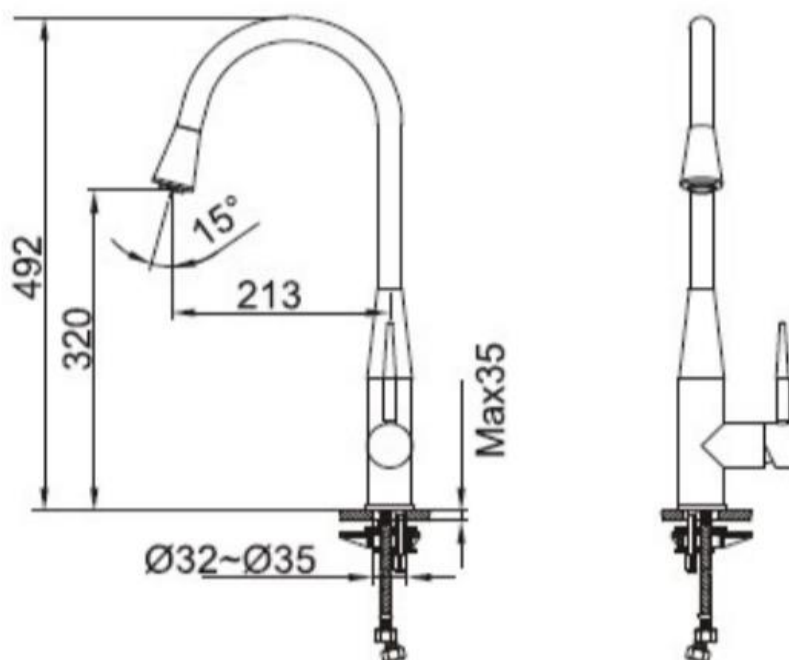

Brand : CAE, China
 Name : Sink Faucets, Single lever Sink Mixer
 Item Code : 50.3078C
 Color / Finish: Chrome Plated
 Dimensions : 492mm height
 213mm spout projection

Product info:

- Single lever Sink Mixer with high C-spout
- With high-C spout
- normal spray
- flow rate: 10.7 lpm at 3 bars (45 psi)
- flow pressure: 0.3Mpa