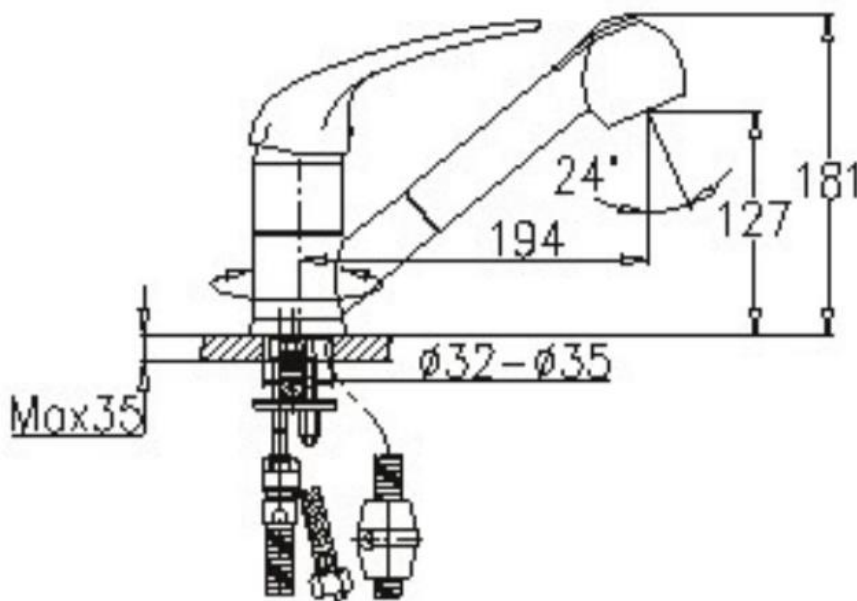

Brand : CAE, China
Name : DINO, Single lever sink mixer with low pull-out spout
Item Code : 48.3248C

Color / Finish: Chrome Plated
Dimensions : 181mm height
194mm spout projection

Product info:

- Single lever Sink Mixer with low pull-out spout
- With high-C spout
- normal spray
- flow rate: 10.7 lpm at 3 bars (45 psi)
- flow pressure: 0.3Mpa