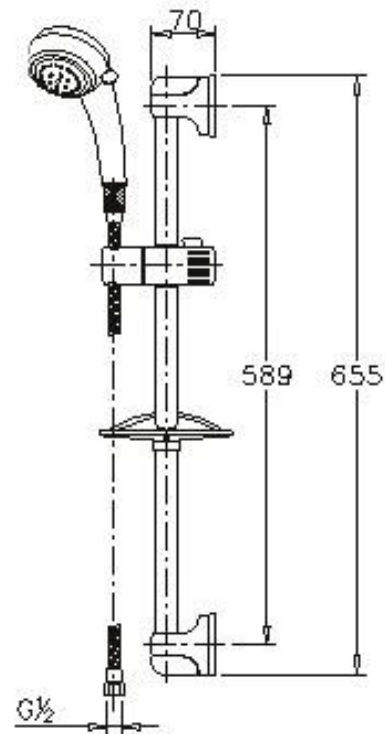

Brand : CAE, China
 Name : HYMAN Exposed bath/shower mixer with H87902C bar set
 Item Code : 47.2433C
 Designer:
 Color / Finish: Chrome Plated
 Dimensions : 176 mm Spout Projection

Product info:

- Exposed single lever bath/shower mixer
- With hand shower bar set
- Normal Spray
- Automatic Diverter
- Flow rate: 23.7 lpm at 3 bars (45 psi)
- Flow pressure: 0.3Mpa