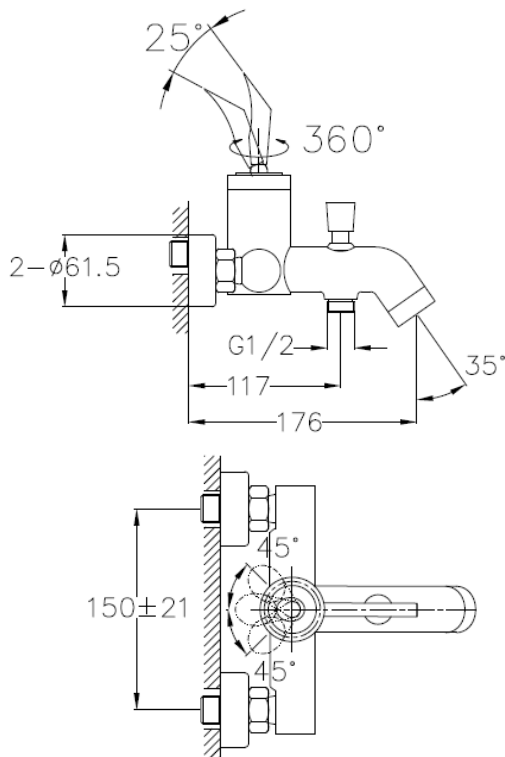

Brand : CAE, China
 Name : HYMAN Exposed bath/shower mixer with H87902C bar set
 Item Code : 47.2433C
 Designer:
 Color / Finish: Chrome Plated
 Dimensions : 176 mm Spout Projection

Product info:

- Exposed single lever bath/shower mixer
- With hand shower bar set
- Normal Spray
- Automatic Diverter
- Flow rate: 23.7 lpm at 3 bars (45 psi)
- Flow pressure: 0.3Mpa