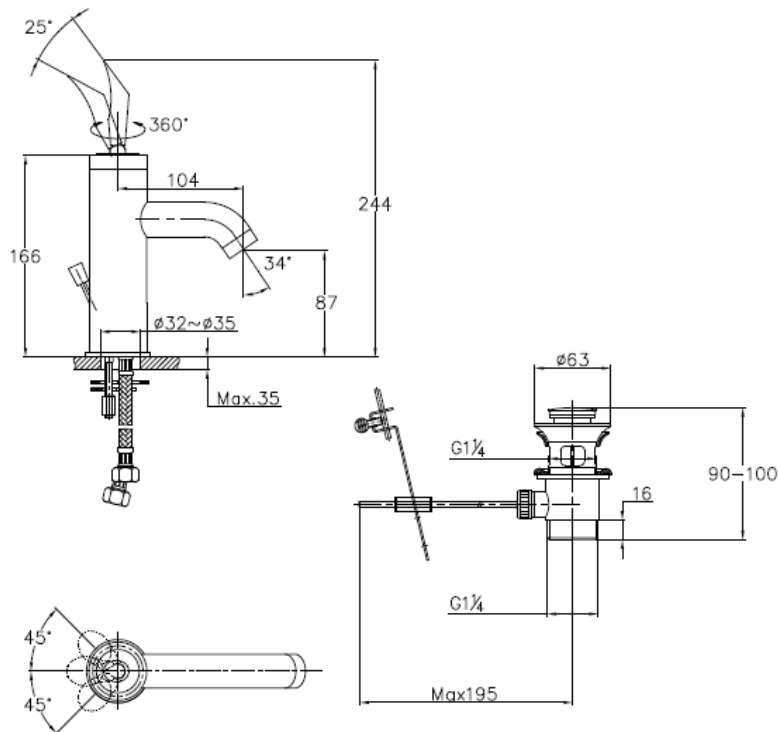

Brand : CAE, China  
 Name : HYMAN Basin mixer with pop up waste set  
 Item Code : 47.1433C  
 Designer:  
 Color / Finish: Chrome Plated  
 Dimensions : 244 mm Height  
 104 mm Spout Projection

**Product info:**

- Single lever basin mixer
- With 1¼" basin pop up waste
- Normal Spray
- Flow rate: 10.7 L/min at 3 bars (45 psi)
- Flow pressure: 0.3Mpa

**Add-ons:**

- 2x angle valve ½"x¾" (no nuts)
- 1x basin waste trap 1¼"