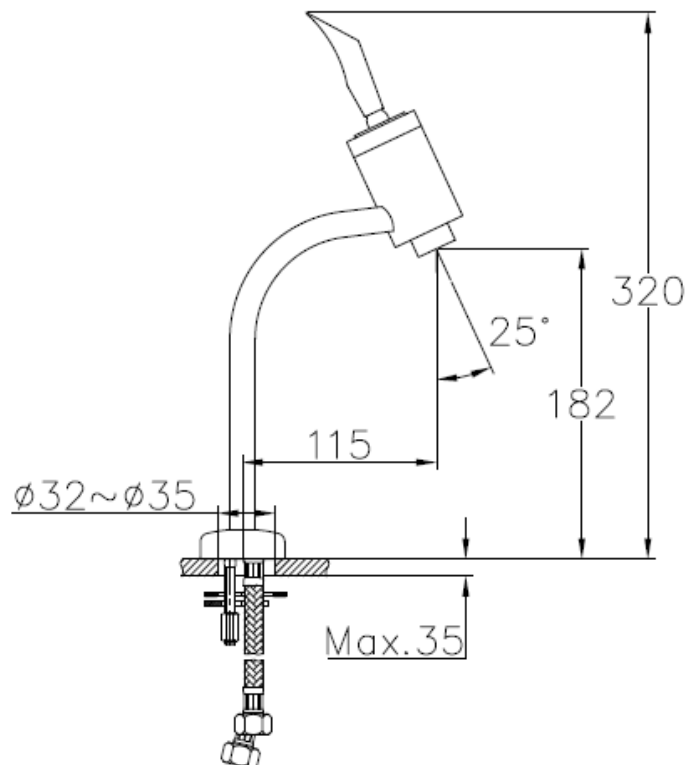

Brand : CAE, China
 Name : HYMAN Basin mixer with pop up waste set
 Item Code : 47.1152C
 Designer:
 Color / Finish: Chrome Plated
 Dimensions : 320 mm Height
 115 mm Spout Projection

Product info:

- Single lever Basin mixer
- With 1 ¼ " push type pop-up
- Normal Spray
- Flow rate: 10.7 lpm at 3 bars (45 psi)
- Flow pressure: 0.3Mpa

Add-ons:

- 2x angle valve ½"x¾" (no nuts)
- 1x basin waste trap 1¼"

Flushing of pipe must be done before fittings are installed. Failure to do so voids the warranty.

Follow cleaning instructions and avoid using any harmful chemicals.