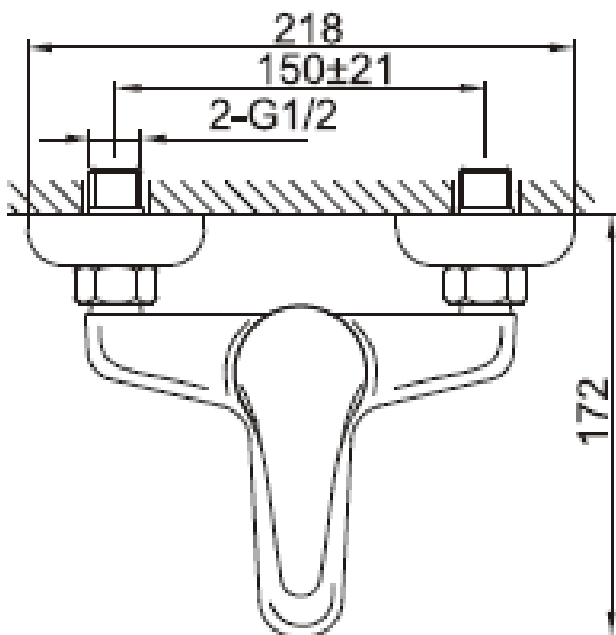

Brand : CAE, China  
 Name : SIELO Exposed bath/shower mixer with hand shower set  
 Item Code : 46.2160C  
 Designer:  
 Color / Finish: Chrome Plated  
 Dimensions : 124 mm Height  
 155 mm Spout Projection

**Product info:**

- Exposed single lever bath/shower mixer
- With hand shower set
- Normal Spray
- Automatic diverter
- Flow rate: 23.7 lpm at 3 bars (45 psi)
- Flow pressure: 0.3Mpa

Flushing of pipe must be done before fittings are installed. Failure to do so voids the warranty.