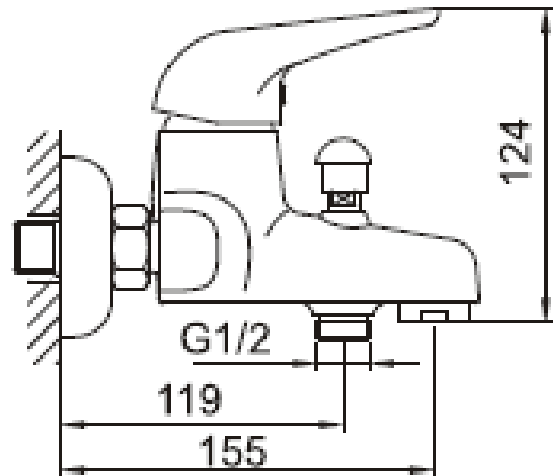

Brand : CAE, China  
 Name : SIELO Exposed bath/shower mixer with hand shower set  
 Item Code : 46.2160C  
 Designer:  
 Color / Finish: Chrome Plated  
 Dimensions : 124 mm Height  
 155 mm Spout Projection

**Product info:**

- Exposed single lever bath/shower mixer
- With hand shower set
- Normal Spray
- Automatic diverter
- Flow rate: 23.7 lpm at 3 bars (45 psi)
- Flow pressure: 0.3Mpa

Flushing of pipe must be done before fittings are installed. Failure to do so voids the warranty.