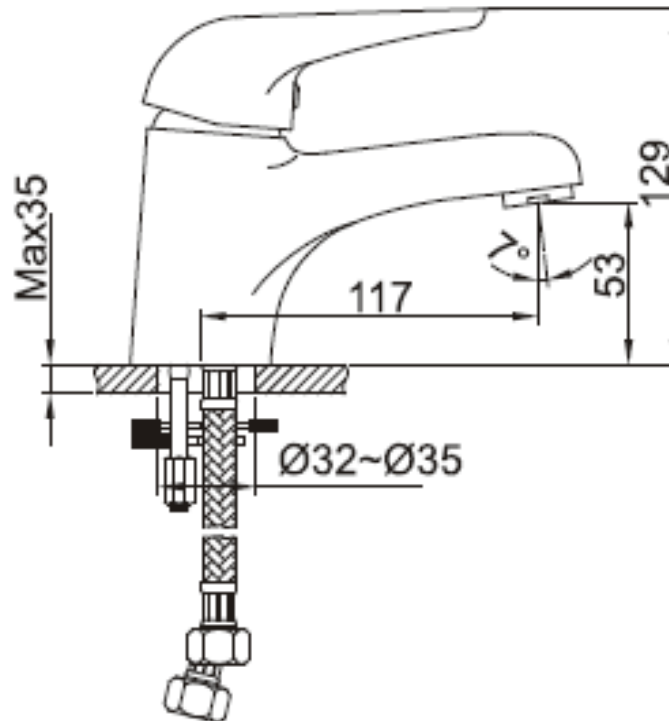

Brand : CAE, China
Name : SIELO Basin mixer with pop up waste set
Item Code : 46.1560C
Designer:
Color / Finish: Chrome Plated
Dimensions : 129 mm Height
117 mm Spout Projection

Product info:

- Single lever basin mixer
- With pop-up waste set G 1 ¼"
- Normal Spray
- Flow rate: 10.7 lpm at 3 bars (45 psi)
- Flow pressure: 0.3Mpa

Add-ons:

- 2x angle valve ½"x¾:" (no nuts)
- 1x basin waste trap 1¼"

Flushing of pipe must be done before fittings are installed. Failure to do so voids the warranty.

Follow cleaning instructions and avoid using any harmful chemicals.