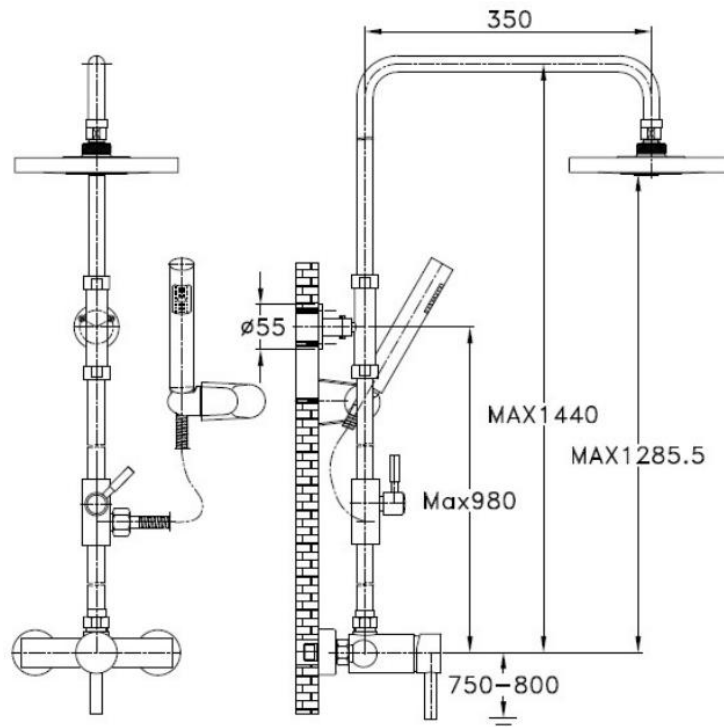

Brand : CAE, China  
Name : YORK Wall-mounted shower pipe with hand & overhead shower  
Item Code : 37.2153C

Color / Finish: Chrome Plated  
Dimensions : 350 mm

**Product info:**

- Wall-mounted shower pipe
- With Hand and Overhead shower