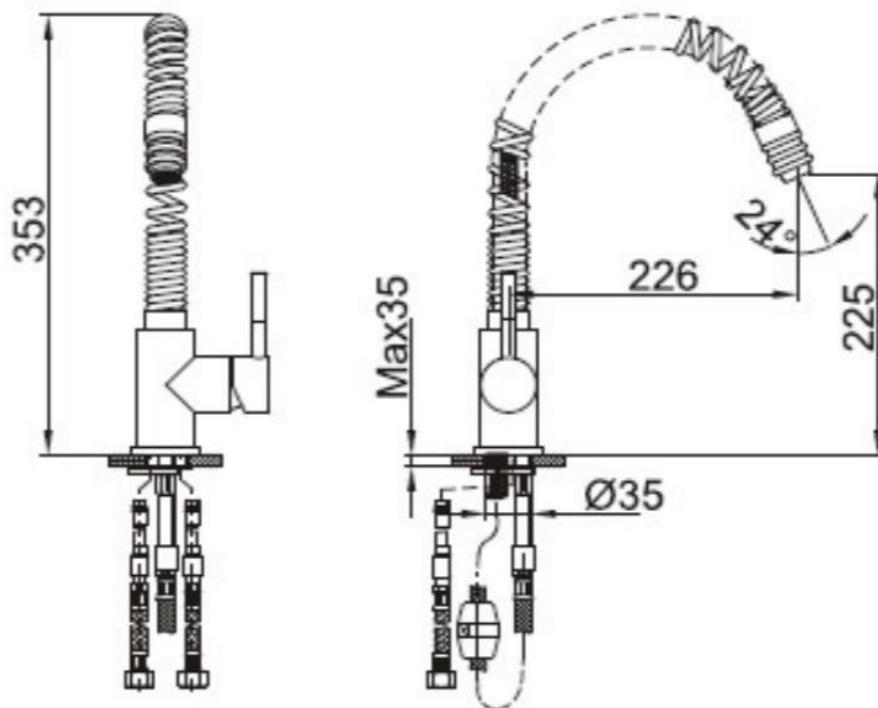

Brand : CAE, China  
 Name : YORK, Single lever semi-professional sink  
 Item Code : 37.3267C

Color / Finish: Chrome Plated  
 Dimensions : 353mm height  
 226mm spout projection

**Product info:**

- Single lever semi-professional sink
- normal spray
- flow rate: 10.7 lpm at 3 bars (45 psi)
- flow pressure: 0.3Mpa