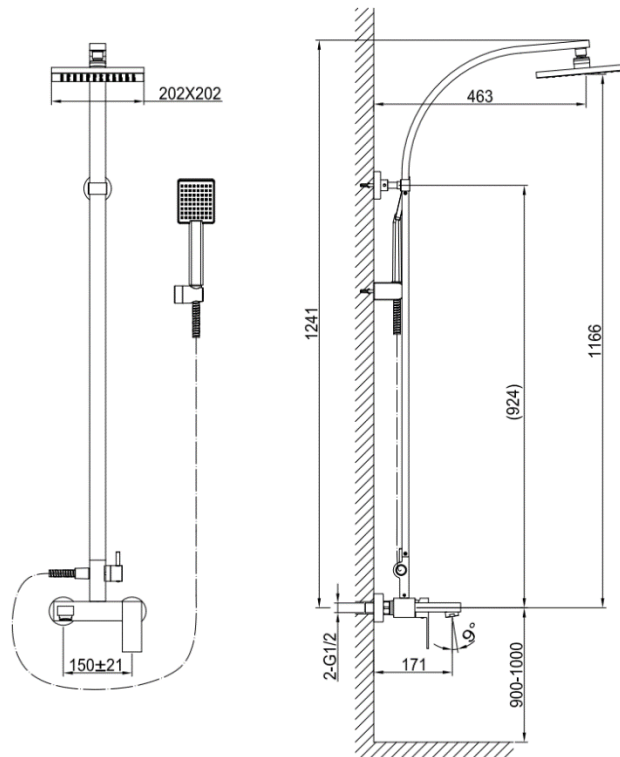

Brand : CAE, China  
 Name : THAMES Shower arm  
 Item Code : 37.2306PBR  
 Designer:  
 Color / Finish: Matt black  
 Dimensions : 585 mm Spout Projection

**Product info:**

- Shower pipe
- With overhead shower
- Hand shower and spout