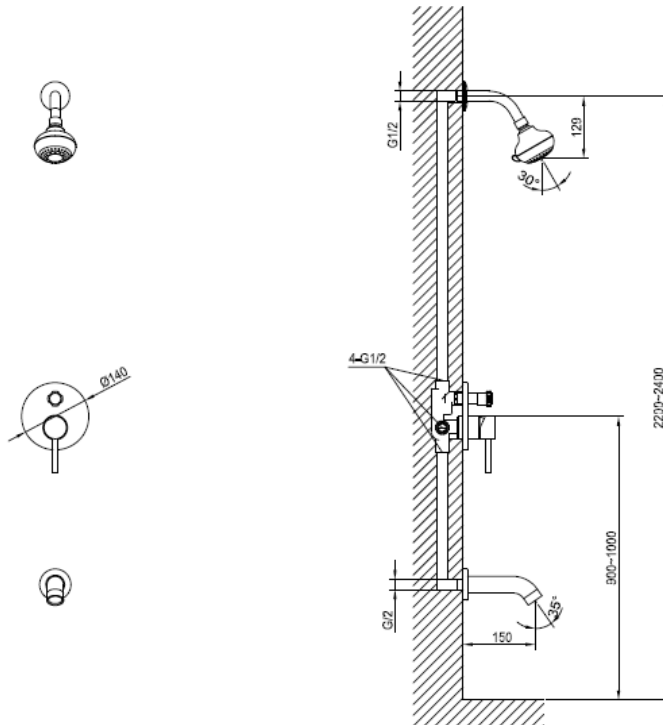

Brand : CAE, China  
 Name : YORK Concealed bath/shower mixer  
 Item Code : 37.2233C

Color / Finish: Chrome Plated  
 Dimensions :

**Product info:**

- Overhead shower
- With shower mixer
- With bath spout