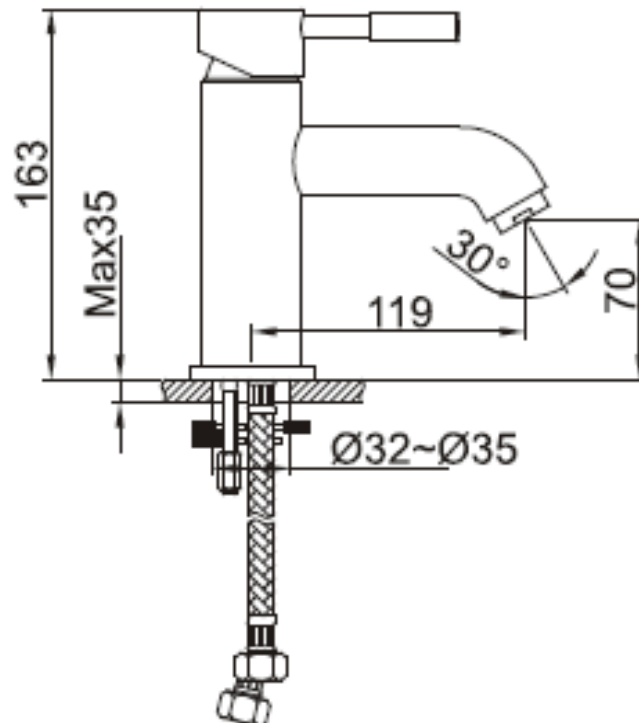

Brand : CAE, China
Name : YORK Basin mixer with pop up waste set
Item Code : 37.1540C
Designer:
Color / Finish: Chrome Plated
Dimensions : 163 mm Height
119 mm Spout Projection

Product info:

- Single lever basin mixer
- With pop-up waste set G 1¼
- Normal spray
- Flow rate: 10.7 lpm at 3 bars (45 psi)
- Flow pressure: 0.3Mpa

Add-ons:

- 2x angle valve ½"x¾"" (no nuts)
- 1x basin waste trap 1¼"

Flushing of pipe must be done before fittings are installed. Failure to do so voids the warranty.

Follow cleaning instructions and avoid using any harmful chemicals.