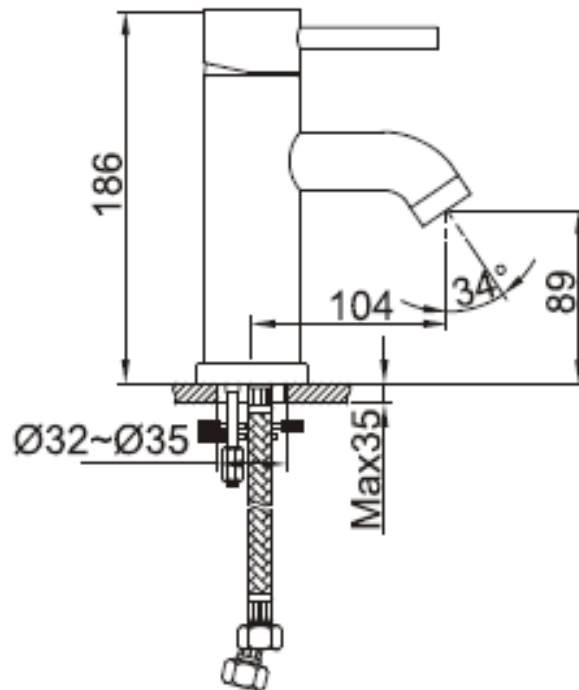

Brand : CAE, China  
 Name : YORK Basin mixer with pop up waste set  
 Item Code : 37.1433C  
 Designer:  
 Color / Finish: Chrome Plated  
 Dimensions : 186 mm Height  
 104 mm Spout Projection

**Product info:**

- Single lever basin mixer
- pop-up waste set G 1 ¼"
- Normal spray
- Flow rate: 10.7 lpm at 3 bars (45 psi)
- Flow pressure: 0.3Mpa

**Add-ons:**

- 2x angle valve ½"x¾" (no nuts)
- 1x basin waste trap 1¼"