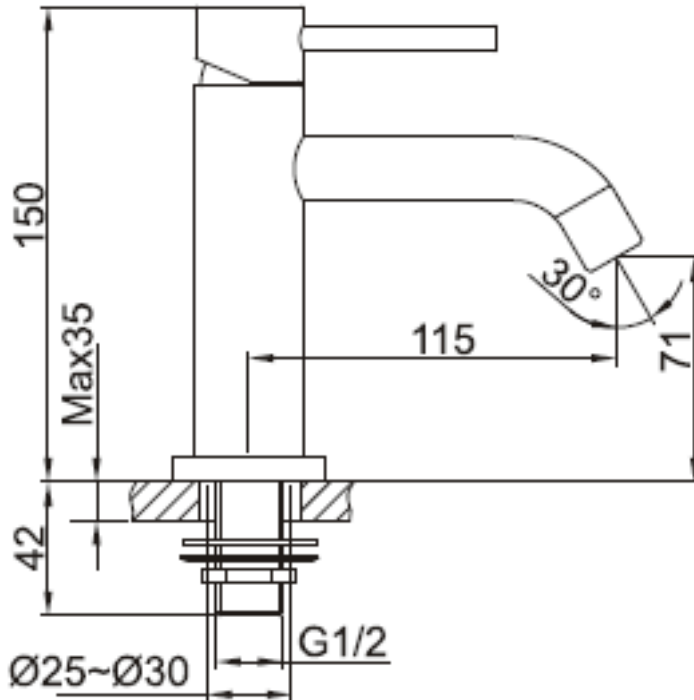

Brand : CAE, China  
 Name : YORK Basin tap cold water only  
 Item Code : 37.1215C  
 Designer:  
 Color / Finish: Chrome Plated  
 Dimensions : 150 mm Height  
 115 mm Spout Projection

**Product info:**

- Single lever basin tap
- Without pop-up
- Normal Spray
- Flow rate: 10.7 lpm at 3 bars (45 psi)
- Flow pressure: 0.3Mpa

**Add-ons:**

- 1x angle valve ½"x½" (no nuts)
- 1x flexible supply hose ½"x½" x?cm
- 1x basin waste trap 1¼"
- 1x pop-up 1¼"