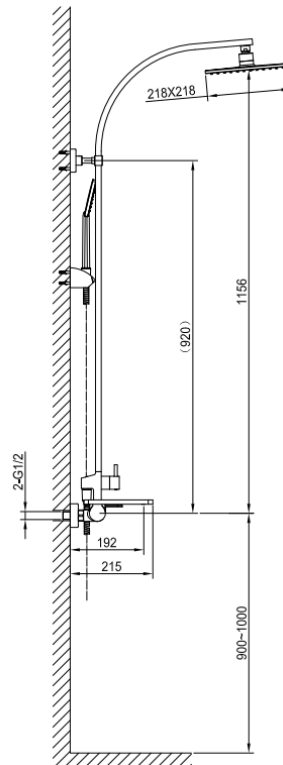

Brand : CAE, China
 Name : ELBA shower pipe with overhead shower, hand shower and spout
 Item Code : 35.2885C

Color / Finish: Chrome Plated
 Dimensions :

Product info:

- Shower pipe
- With overhead shower
- With hand shower and spout