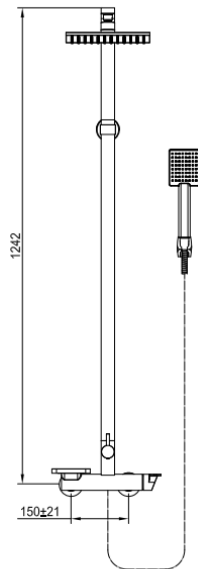

Brand : CAE, China
 Name : ELBA shower pipe with overhead shower, hand shower and spout
 Item Code : 35.2885C

Color / Finish: Chrome Plated
 Dimensions :

Product info:

- Shower pipe
- With overhead shower
- With hand shower and spout