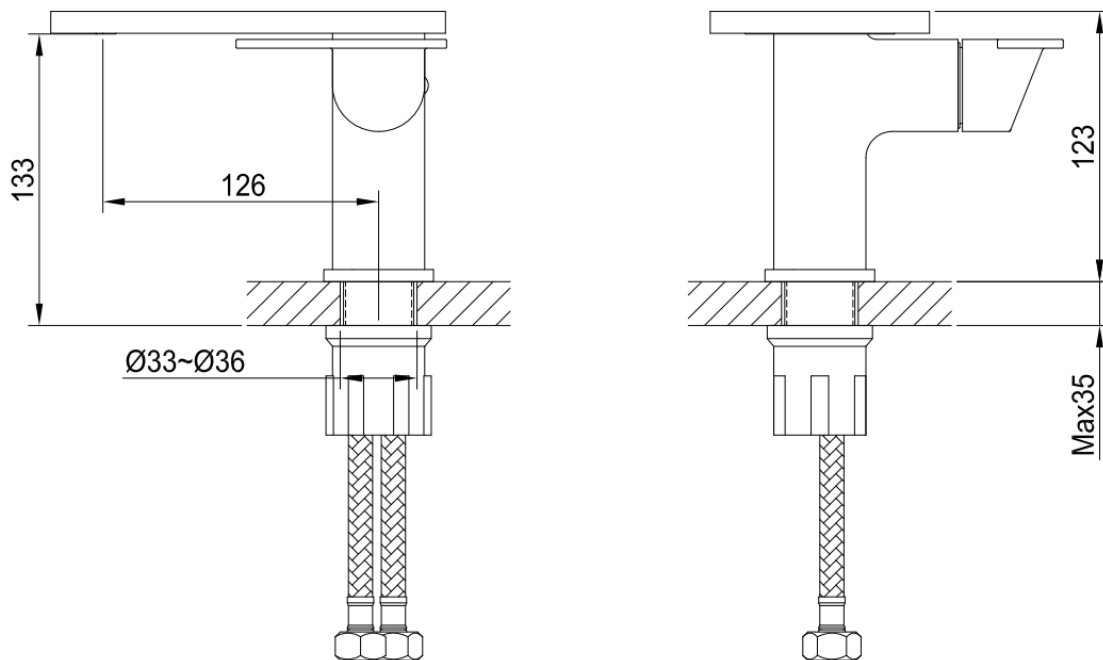

Brand : CAE, China
 Name : ELBA basin mixer with pop-up waste set
 Item Code : 35.1882C

Color / Finish: Chrome Plated
 Dimensions :

Product info:

- basin mixer with pop-up waste set
- With flexible hoses