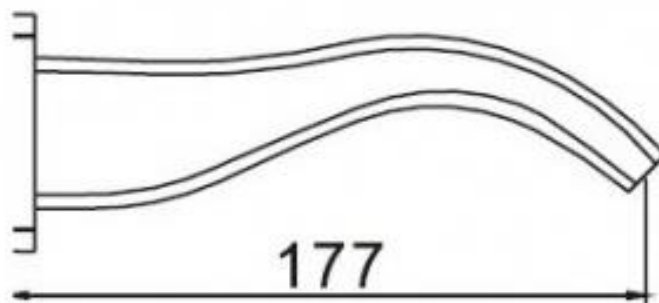

Brand : CAE, China
Name : FLAME Bath spout
Item Code : 32.22401
Designer:
Color / Finish: Chrome Plated
Dimensions : 60 x 177 x 66 mm

Product info:

- Bath Spout

Flushing of pipe must be done before fittings are installed. Failure to do so voids the warranty.