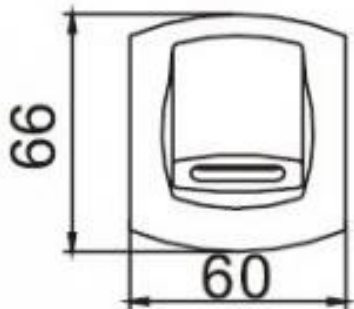

Brand : CAE, China
Name : FLAME Bath spout
Item Code : 32.22401
Designer:
Color / Finish: Chrome Plated
Dimensions : 60 x 177 x 66 mm

Product info:

- Bath Spout

Flushing of pipe must be done before fittings are installed. Failure to do so voids the warranty.