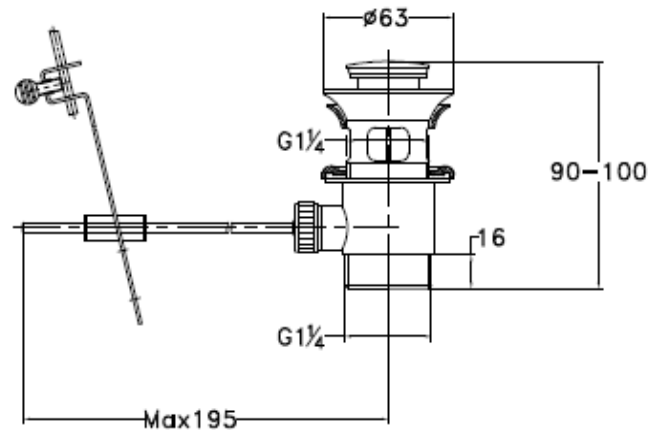

Brand : CAE, China
 Name : PLANET Basin mixer with pop up waste set
 Item Code : 23.1050C
 Designer:
 Color / Finish: Chrome Plated
 Dimensions : 115 mm spout projection

Product info:

- Single lever basin mixer
- With 1x basin waste trap 1¼"
- Normal Spray
- Flow rate: 10.7 L/min at 3 bars (45 psi)
- Flow pressure: 0.3Mpa

Add-ons:

- 2x angle valve ½"x¾" (no nuts)
- 1x basin waste trap 1¼"

Flushing of pipe must be done before fittings are installed. Failure to do so voids the warranty.

Follow cleaning instructions and avoid using any harmful chemicals.