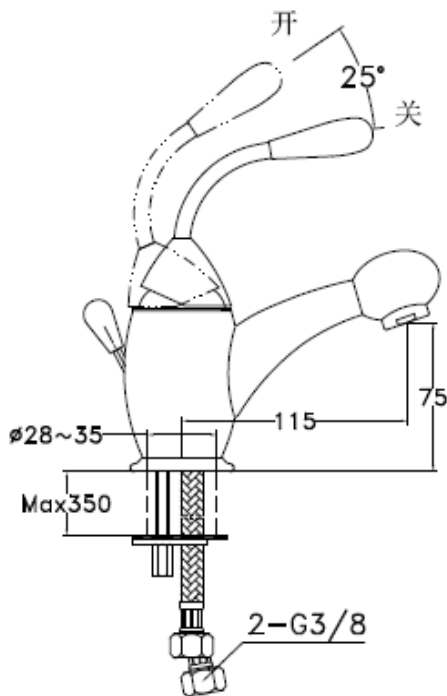

Brand : CAE, China
 Name : PLANET Basin mixer with pop up waste set
 Item Code : 23.1050C
 Designer:
 Color / Finish: Chrome Plated
 Dimensions : 115 mm spout projection

Product info:

- Single lever basin mixer
- With 1x basin waste trap 1¼"
- Normal Spray
- Flow rate: 10.7 L/min at 3 bars (45 psi)
- Flow pressure: 0.3Mpa

Add-ons:

- 2x angle valve ½"x¾" (no nuts)
- 1x basin waste trap 1¼"

Flushing of pipe must be done before fittings are installed. Failure to do so voids the warranty.

Follow cleaning instructions and avoid using any harmful chemicals.