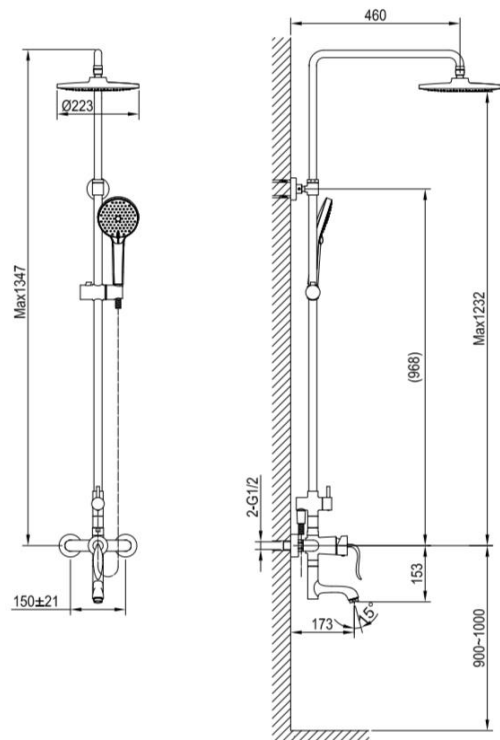

Brand : CAE, China
 Name : CAMELLIA shower pipe with overhead shower, hand shower and spout
 Item Code : 17.2550RG
 Color / Finish: Rose gold
 Dimensions :

Product info:

- shower pipe with overhead shower, hand shower and spout