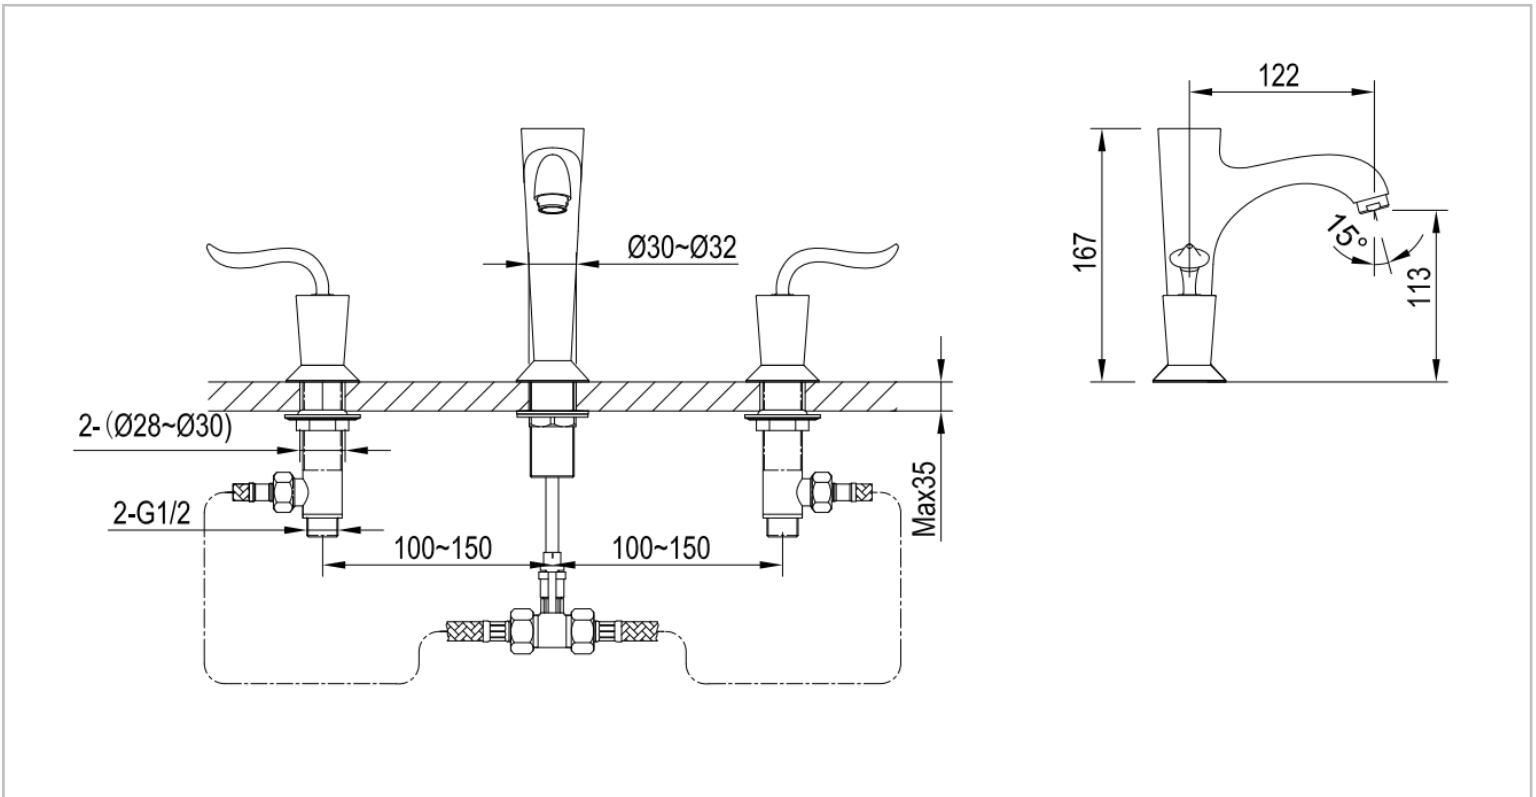

Brand : CAE, China
 Name : CAMELLIA 2-handled widespread basin mixer with pop-up waste set
 Item Code : 17.1428RG

Color / Finish: Rose gold
 Dimensions : 122 x 167 mm

Product info:

- 2-handled widespread basin mixer
- With pop-up waste set
- With flexible hoses