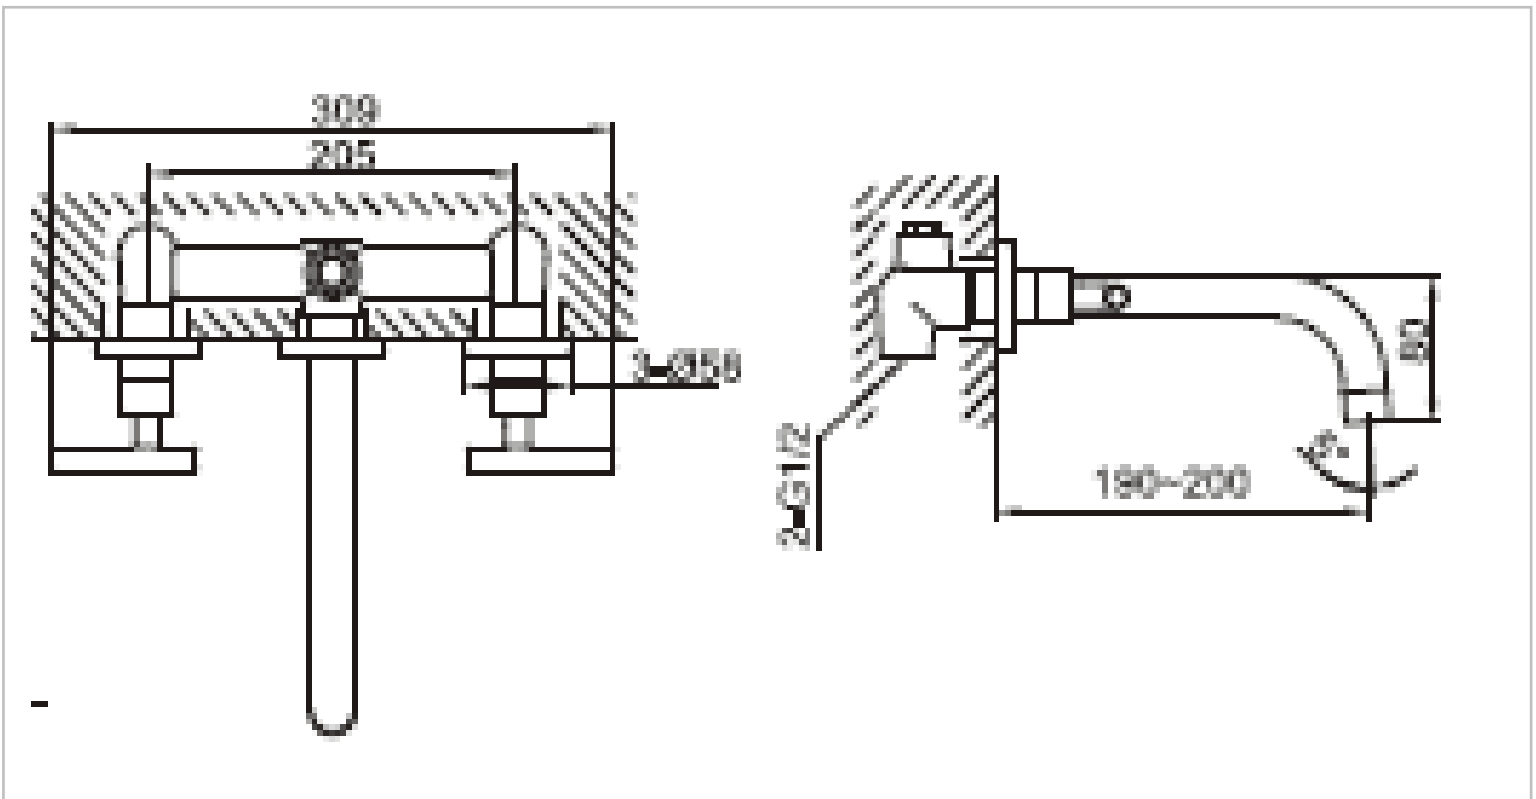

Brand : CAE, China
 Name : AMANDA VICTORIA Wall-mounted basin mixer lever handles
 Item Code : 16.1035C
 Designer:
 Color / Finish: Chrome Plated
 Dimensions : 190-200 mm Spout Projection

Product info:

- Wall-mounted 2-handle basin mixer
- Lever handles
- Normal Spray
- Flow rate: 10.7 lpm at 3 bars (45 psi)
- Flow pressure: 0.3Mpa

Add-ons:

- 1x basin waste trap 1¼"
- 1x basin waste strainer or pop-up