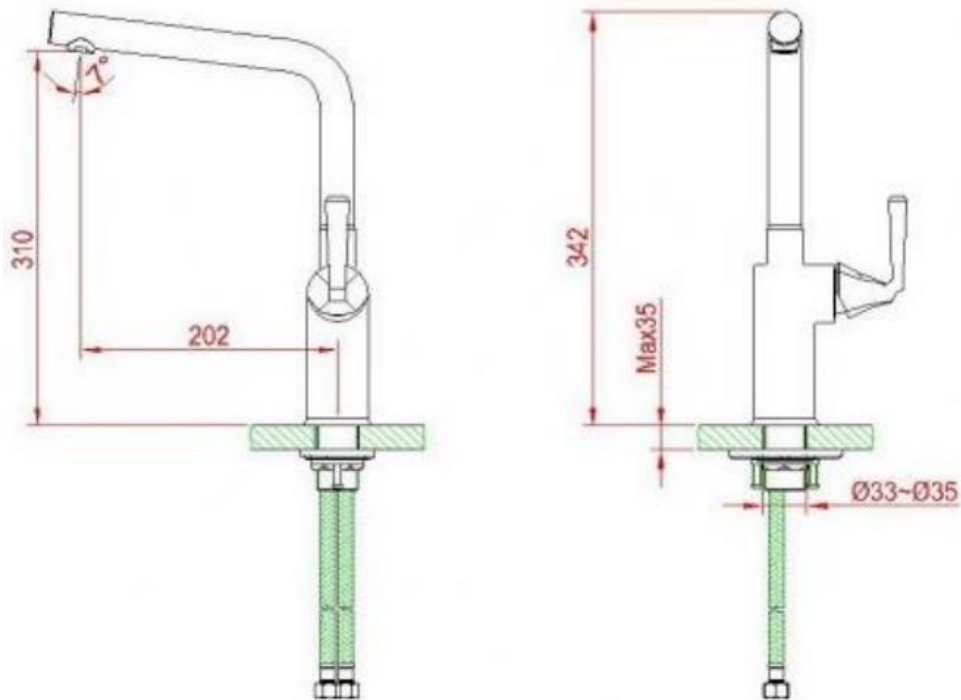

Brand : CAE, China  
 Name : ASPEN L Spout sink mixer  
 Item Code : 14.3680DBR  
 Designer:  
 Color / Finish: Dark Brass with Red  
 Dimensions : 342 mm height  
 202 mm spout projection

**Product info:**

- Single lever sink mixer with L-spout
- Normal Spray
- Flow rate: 10.7 lpm at 3 bars (45 psi)
- Flow pressure: 0.3Mpa

**Add-on:**

- 2x angle valve  $\frac{1}{2}$ "x $\frac{3}{8}$ " (no nuts)

Flushing of pipe must be done before fittings are installed. Failure to do so voids the warranty.