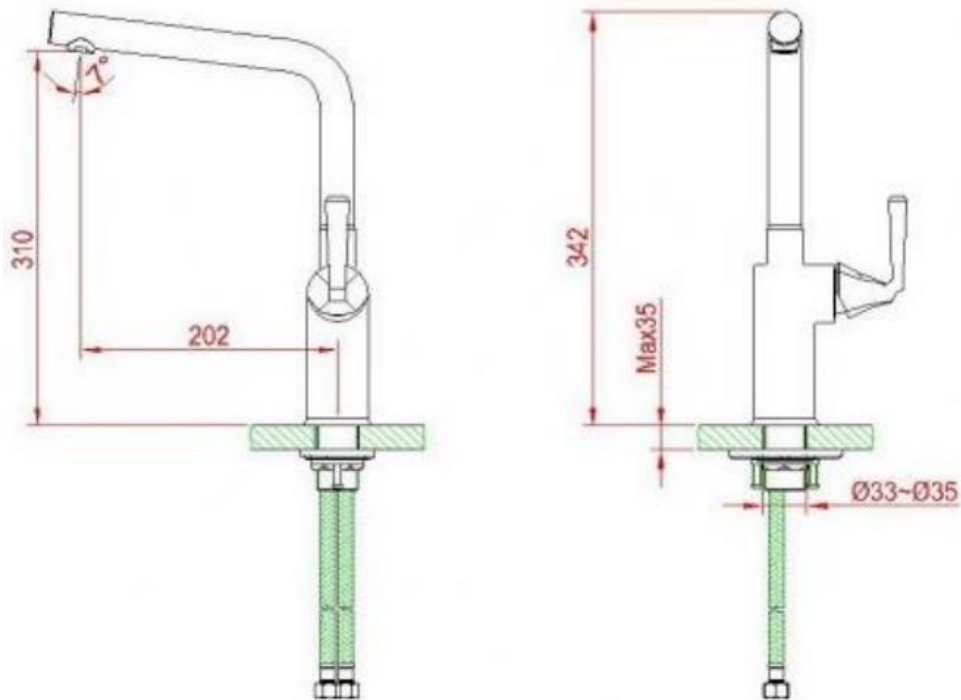

Brand : CAE, China
 Name : ASPEN L Spout sink mixer
 Item Code : 14.3680C
 Designer:
 Color / Finish: Chrome Plated
 Dimensions : 342 mm height
 202 mm spout projection

Product info:

- Single lever sink mixer with L-spout
- Normal Spray
- Flow rate: 10.7 lpm at 3 bars (45 psi)
- Flow pressure: 0.3Mpa

Add-on:

- 2x angle valve $\frac{1}{2}$ "x $\frac{3}{8}$ " (no nuts)

Flushing of pipe must be done before fittings are installed. Failure to do so voids the warranty.

Follow cleaning instructions and avoid using any harmful chemicals.