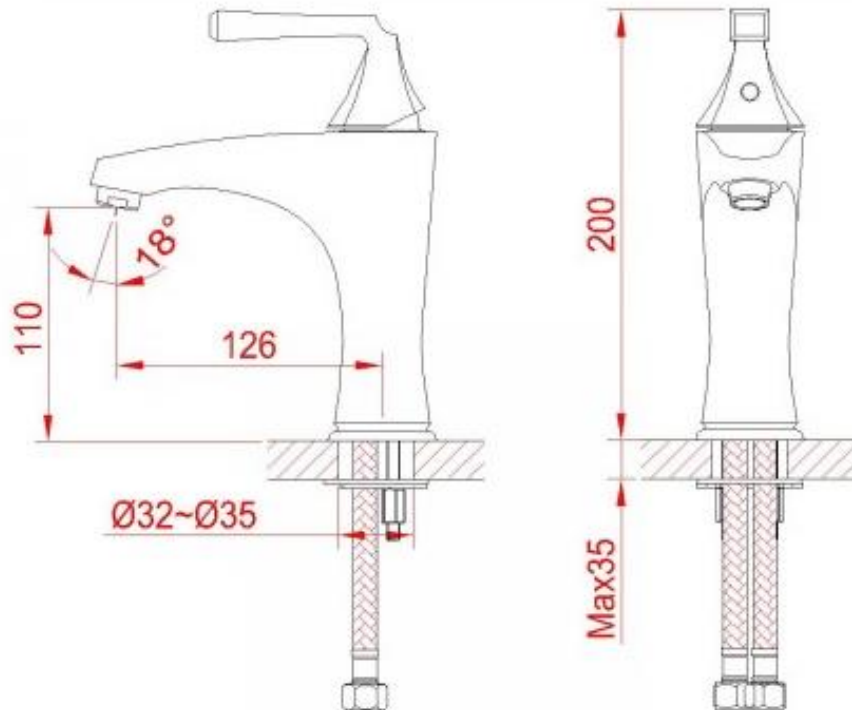

Brand : CAE, China
 Name : ASPEN Basin mixer with pop up waste set
 Item Code : 14.1686DBR
 Designer:
 Color / Finish: Dark Brass with Red
 Dimensions : 200 mm Height
 126 mm Spout Projection

Product info:

- Single lever Basin mixer
- With 1-1/4" basin pop up waste
- Normal spray
- Flow rate: 10.7 lpm at 3 bars (45 psi)
- Flow pressure: 0.3Mpa

Add-ons:

- 2x angle valve 1/2"x3/8" (no nuts)
- 1x basin waste trap 1 1/4"