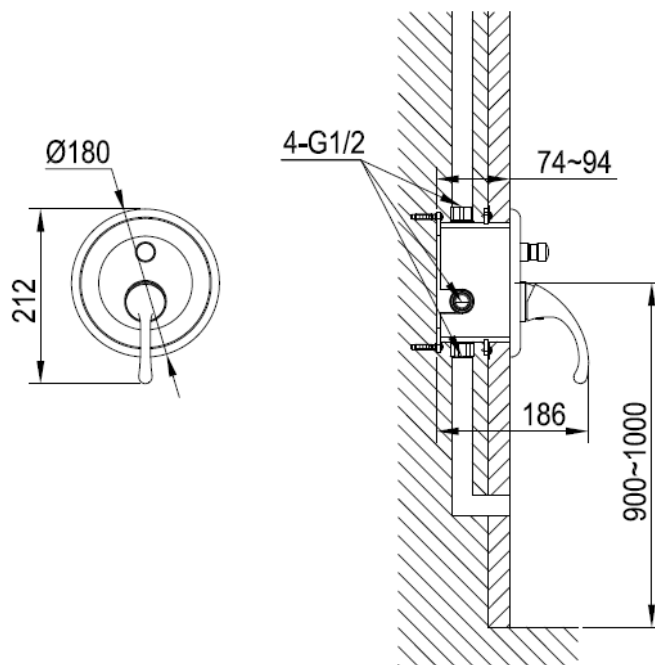

Brand : CAE, China  
 Name : Overhead shower/shower mixer/bath spout  
 Item Code : 12.94677DBR

Color / Finish: Dark brass with red  
 Dimensions :

Product info:

- Overhead shower
- With shower mixer
- With bath spout