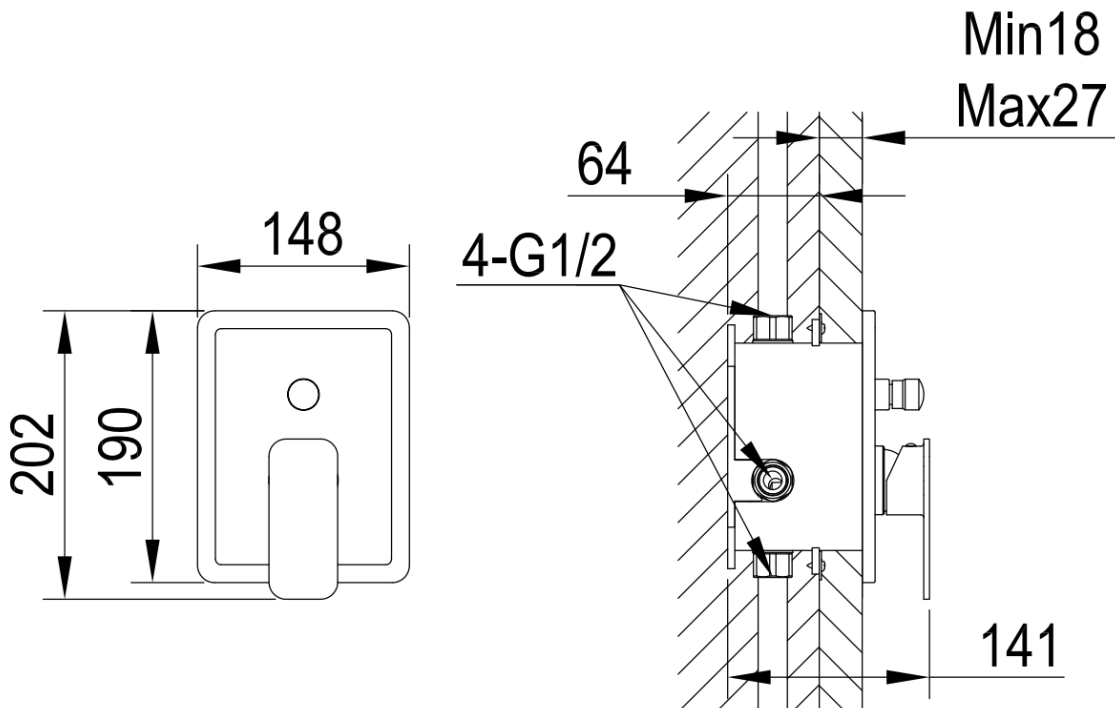

Brand : CAE, China
 Name : ELBA built in bath/shower mixer
 Item Code : 12.101101 (35)
 Designer :
 Color / Finish: Chrome plated
 Dimensions : 148 x 202 mm

Product info:
 • built in bath/shower mixer

Flushing of pipe must be done before fittings are installed. Failure to do so voids the warranty.
 Follow cleaning instructions and avoid using any harmful chemicals.
 All information is for reference only. Installation shall always be based on the specs provided with actual delivered items.
 For more info, visit www.sanitecph.com

Brand : CAE, China
Name : Bidet hand spray set brass body
Item Code : 53.96001
Designer :
Color / Finish:
Dimensions : 56 x 133 mm

Product info:

- Bidet hand spray set brass body

Flushing of pipe must be done before fittings are installed. Failure to do so voids the warranty.