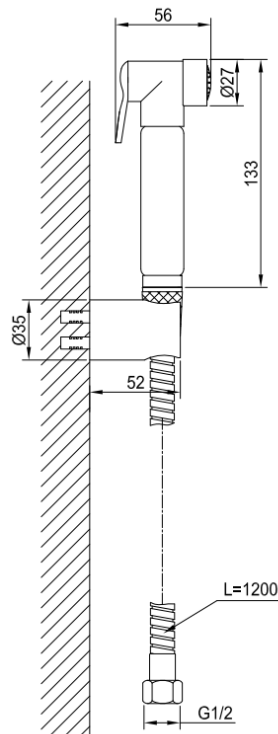

Brand : CAE, China
 Name : ELBA built in bath/shower mixer
 Item Code : 12.101101 (35)
 Designer :
 Color / Finish: Chrome plated
 Dimensions : 148 x 202 mm

Product info:
 • built in bath/shower mixer

Flushing of pipe must be done before fittings are installed. Failure to do so voids the warranty.
 Follow cleaning instructions and avoid using any harmful chemicals.
 All information is for reference only. Installation shall always be based on the specs provided with actual delivered items.
 For more info, visit www.sanitecph.com

Brand : CAE, China
Name : Bidet hand spray set brass body
Item Code : 53.96001
Designer :
Color / Finish:
Dimensions : 56 x 133 mm

Product info:

- Bidet hand spray set brass body

Flushing of pipe must be done before fittings are installed. Failure to do so voids the warranty.