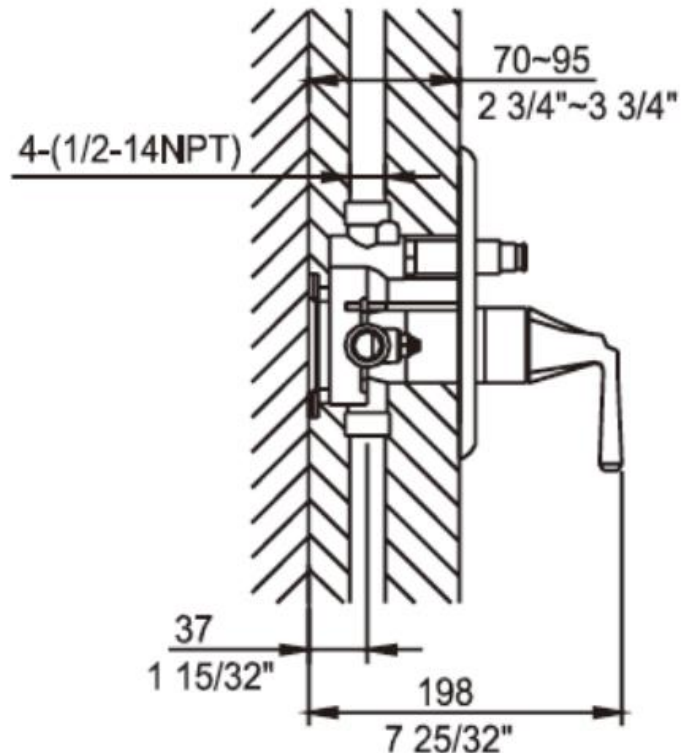

Brand : CAE, China  
 Name : FLAME Concealed bath/shower mixer  
 Item Code : 12.93577DBR  
 Designer:  
 Color / Finish: Dark brass with red  
 Dimensions : 205 mm H x 160 mm W

Product info:

- Concealed bath
- Shower mixer