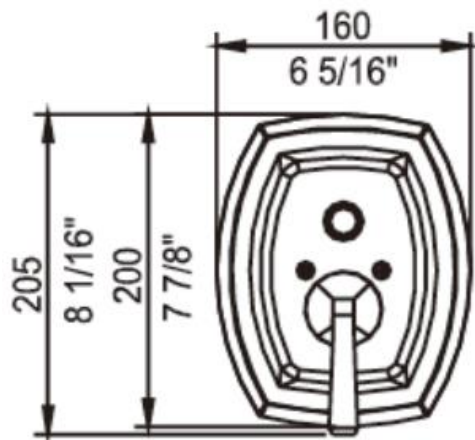

Brand : CAE, China  
 Name : FLAME Concealed bath/shower mixer  
 Item Code : 12.93577DBR  
 Designer:  
 Color / Finish: Dark brass with red  
 Dimensions : 205 mm H x 160 mm W

Product info:

- Concealed bath
- Shower mixer