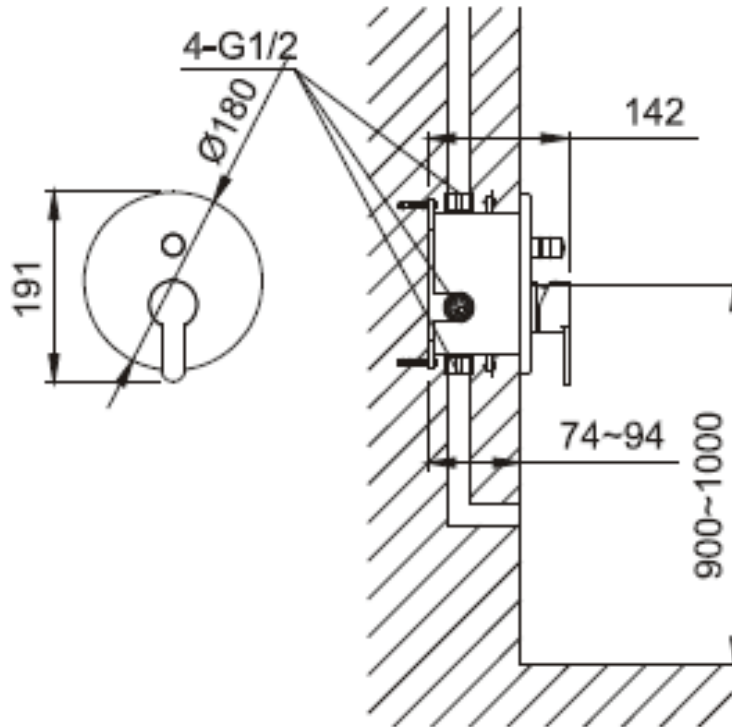

Brand : CAE, China  
Name : GARDA Concealed bath/shower mixer  
Item Code : 12.54401  
Designer:  
Color / Finish: Chrome Plated  
Dimensions :  $\varnothing 180$  mm

**Product info:**

- Concealed single lever bath/ shower mixer
- With Diverter
- Flow pressure: 1~5 bar (15~70 psi)