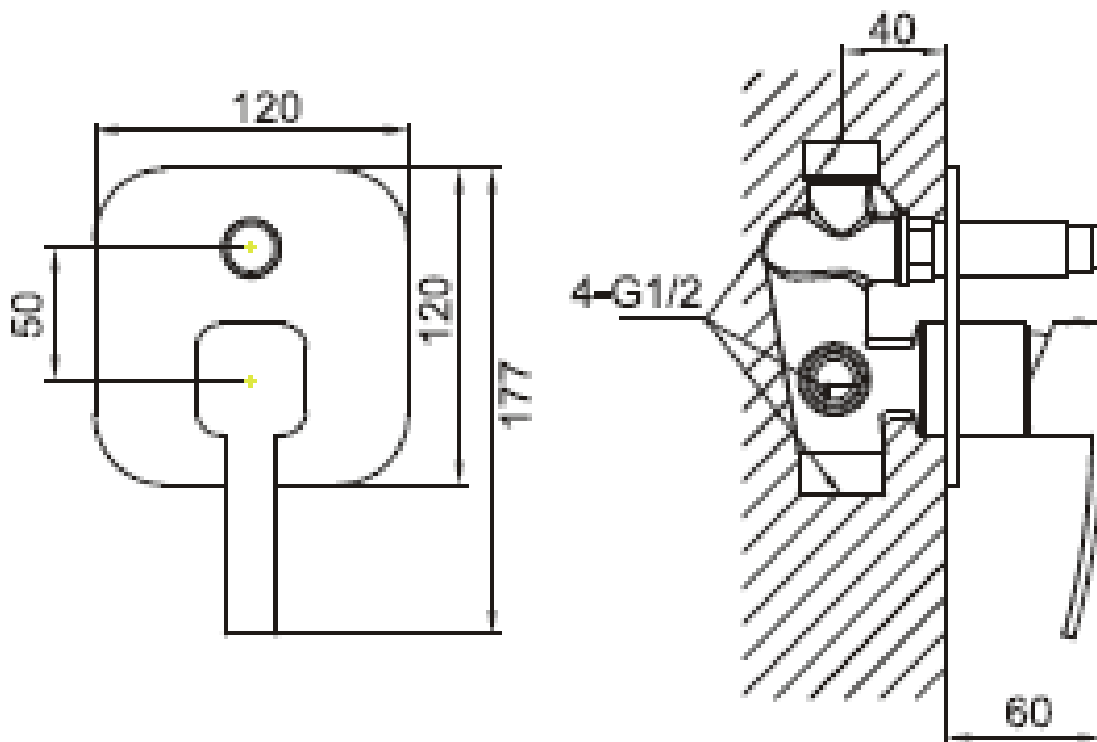

Flushing of pipe must be done before fittings are installed. Failure to do so voids the warranty.

Follow cleaning instructions and avoid using any harmful chemicals.

All information is for reference only. Installation shall always be based on the specs provided with actual delivered items.

For more info, visit www.sanitecph.com