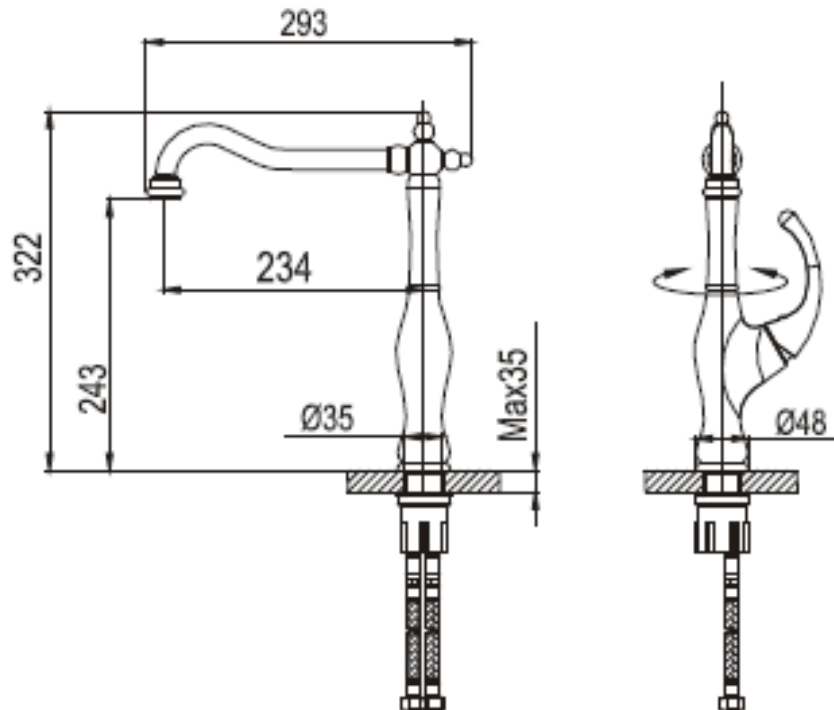

Brand : CAE, China
 Name : FLUID L Spout sink mixer
 Item Code : 08 3152C
 Designer:
 Color / Finish: Chrome Plated
 Dimensions : 322 mm height
 234 mm spout projection

Product info:

- Single lever sink mixer
- With L-spout
- Normal spray
- Flow rate: 10.7 lpm at 3 bars (45 psi)
- Flow pressure: 0.3Mpa

Add-ons:

- 2x angle valve ½"x¾" (no nuts)

Flushing of pipe must be done before fittings are installed. Failure to do so voids the warranty.

Follow cleaning instructions and avoid using any harmful chemicals.