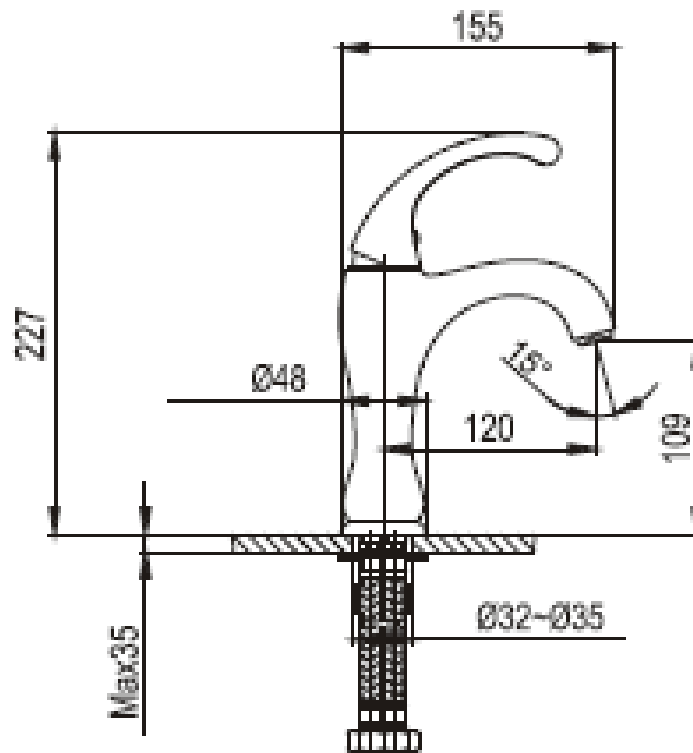

Brand : CAE, China  
 Name : FLUID Basin mixer with pop up waste set  
 Item Code : 08.1157DBR  
 Designer:  
 Color / Finish: Dark brass with Red  
 Dimensions : 227 mm Height  
 120 mm Spout Projection

**Product info:**

- Single lever basin mixer
- With 1 ¼" push type pop up
- Normal Spray
- Flow rate: 10.7 lpm at 3 bars (45 psi)
- Flow pressure: 0.3Mpa

**Add-ons:**

- 1x angle valve ½"x½" (no nuts)
- 1x flexible supply hose ½"x½"x?cm