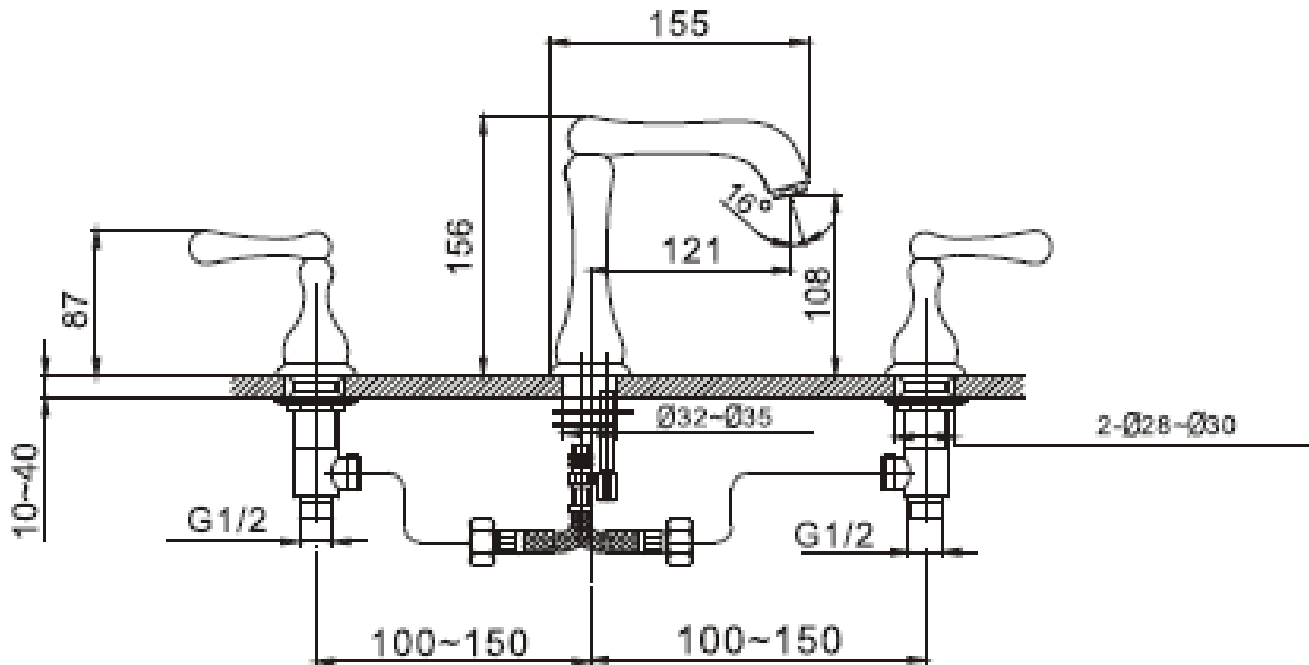

Brand : CAE, China
 Name : FLUID 3 Hole basin mixer with pop up waste set
 Item Code : 08.1155C
 Designer:
 Color / Finish: Chrome Plated
 Dimensions : 156 mm Height
 121 mm Spout Projection

Product info:

- 3-hole 2-handle basin mixer with lever handle
- With 1 ¼ " push type pop-up waste
- Normal Spray
- Flow rate: 10.7 lpm at 3 bars (45 psi)
- Flow pressure: 0.3Mpa

Add-ons:

- 2x angle valve ½"x½" (no nuts)
- 2x flexible supply hose ½"x½" x?cm
- 1x basin waste trap 1¼"