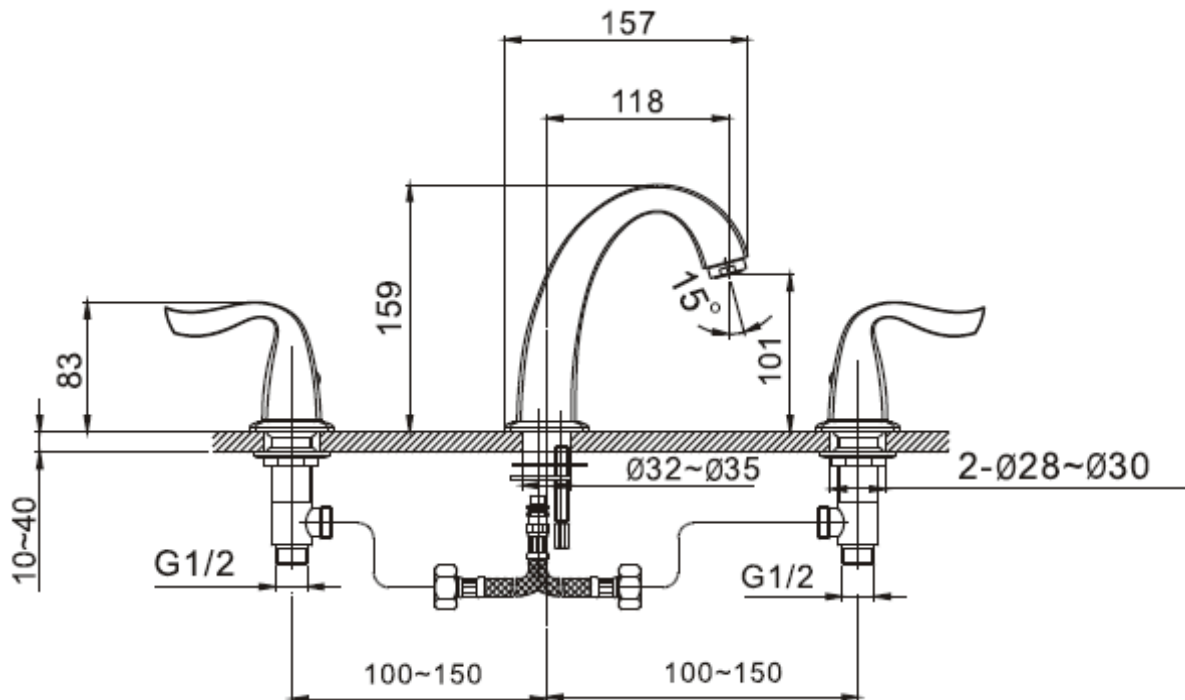

Brand : CAE, China
 Name : FLAME 3 Hole basin mixer with pop up waste set
 Item Code : 04.1272DBR

Color / Finish: Dark Brass With Red
 Dimensions : 159 mm height
 118 mm spout projection

Product info:

- 3 Hole basin mixer
- Lever Handle
- With pop-up waste set G 1 ¼
- normal spray
- flow rate: 10.7 lpm at 3 bars (45 psi)
- flow pressure: 0.3Mpa
- 2x angle valve ½"x½" (no nuts)
- 2x flexible supply hose ½"x½"x?cm
- 1x basin waste trap 1¼"