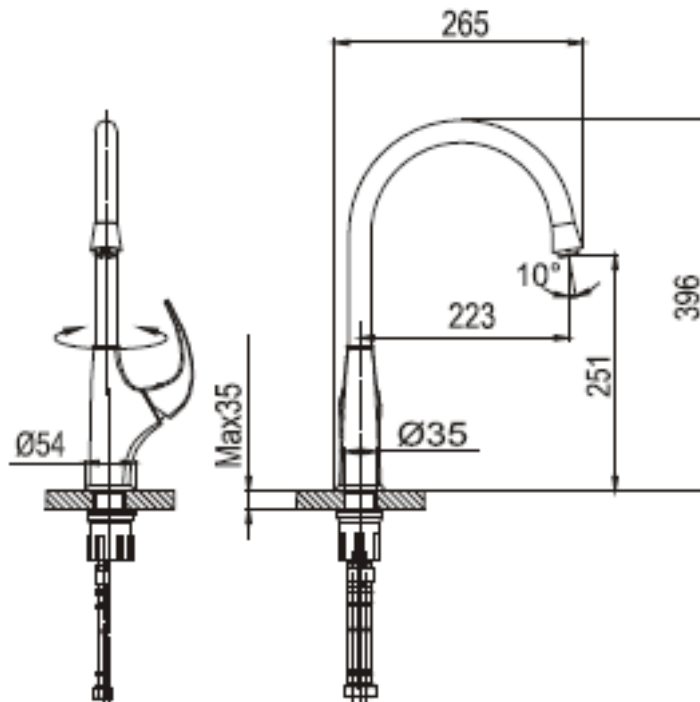

Brand : CAE, China
 Name : FLAME J Spout sink mixer (distressed bronze)
 Item Code : 04.3271DBR
 Designer:
 Color / Finish: Chrome Plated
 Dimensions : 396 mm Height
 223 mm Spout projection

Product info:

- Single lever sink mixer with J-Spout
- Normal spray
- Flow rate: 10.7 lpm at 3 bars (45 psi)
- Flow pressure: 0.3Mpa

Add-ons:

- 2x angle valve ½"x¾" (no nuts)

Flushing of pipe must be done before fittings are installed. Failure to do so voids the warranty.