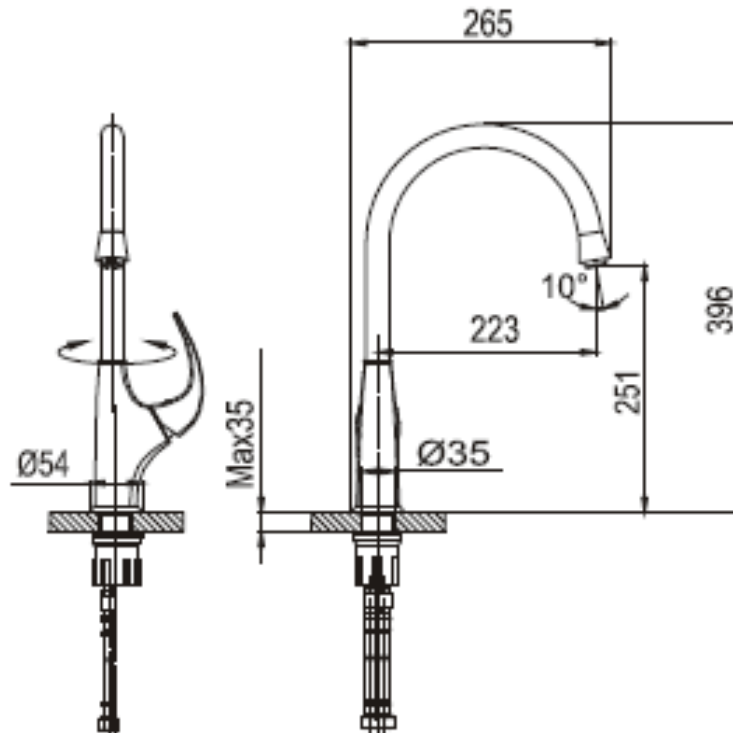

Brand : CAE, China
 Name : CATANIA wall mounted shower pipe with hand & overhead shower mixer
 Item Code : 04 3271C
 Designer:
 Color / Finish: Chrome Plated
 Dimensions : 396 mm height
 223 mm spout projection

Product info:

- Single lever sink mixer
- With J spout
- Normal spray
- Flow rate: 10.7 lpm at 3 bars (45 psi)
- Flow pressure: 0.3 Mpa

Add-ons:

- 2x angle valve ½"x¾" (no nuts)

Flushing of pipe must be done before fittings are installed. Failure to do so voids the warranty.