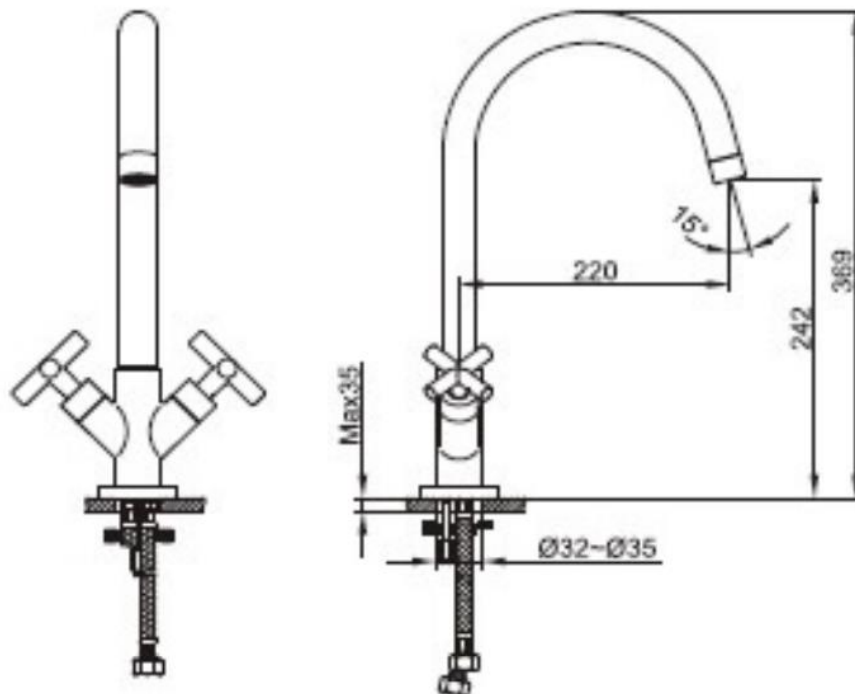

Brand : CAE, China
Name : VICTORIA, 2-handed single hole sink mixer
Item Code : 03.3405C

Color / Finish: Chrome Plated
Dimensions : 369 mm height
220 mm spout projection

Product info:

- 2-handed single hole sink mixer
- With high-C spout
- normal spray
- flow rate: 10.7 lpm at 3 bars (45 psi)
- flow pressure: 0.3Mpa