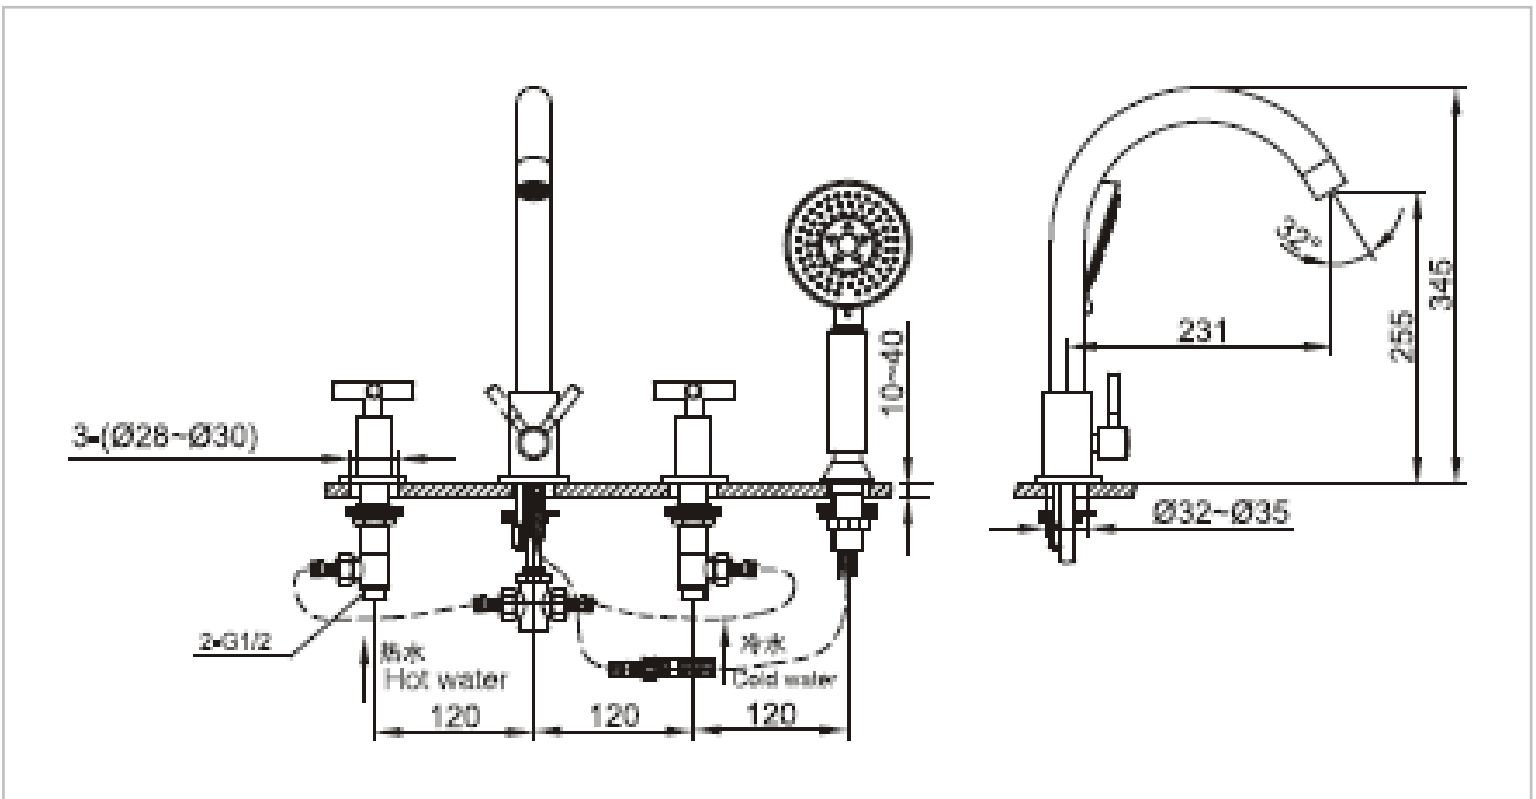

Brand : CAE, China
 Name : AMANDA VICTORIA 4 Hole bathtub mixer
 Item Code : 03.2503C
 Designer:
 Color / Finish: Chrome Plated
 Dimensions : 345 mm Height
 231 mm Spout Projection

Product info:

- 4-hole bathtub mixer
- With extractable hand shower
- With normal spray
- Flow rate: 23.7 lpm at 3 bars (45 psi)
- Flow pressure: 0.3Mpa

Add-ons:

- 2x angle valve ½"x½" (no nuts)
- 2x flexible supply hose ½"x½" x/cm

Flushing of pipe must be done before fittings are installed. Failure to do so voids the warranty.

Follow cleaning instructions and avoid using any harmful chemicals.