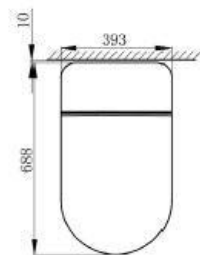

Brand : AXENT, Switzerland/China
Name : META Intelligent Toilet
Item Code : E360-0332-M1
Designer : Mattheo Thun and Antonio Rodriguez
Color / Finish: White
Dimensions : 800 x 486 x 547 mm

Product info:

- Intelligent Toilet 220V/50 HZ
- Wave Sensor (Male Urination)
- Mobile App, Dual infinity Flush
- UV wand Sterilization

Top view

Flushing of pipe must be done before fittings are installed. Failure to do so voids the warranty.
Follow cleaning instructions and avoid using any harmful chemicals.
All information is for reference only. Installation shall always be based on the specs provided with actual delivered items.
For more info, visit www.sanitecph.com