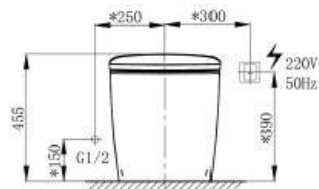

Brand : AXENT, Switzerland/China
 Name : META Intelligent Toilet
 Item Code : E360-0332-M1
 Designer : Mattheo Thun and Antonio Rodriguez
 Color / Finish: White
 Dimensions : 800 x 486 x 547 mm

Product info:

- Intelligent Toilet 220V/50 HZ
- Wave Sensor (Male Urination)
- Mobile App, Dual infinity Flush
- UV wand Sterilization

Front view

Top view

Left view

Flushing of pipe must be done before fittings are installed. Failure to do so voids the warranty.
 Follow cleaning instructions and avoid using any harmful chemicals.
 All information is for reference only. Installation shall always be based on the specs provided with actual delivered items.
 For more info, visit www.sanitecph.com