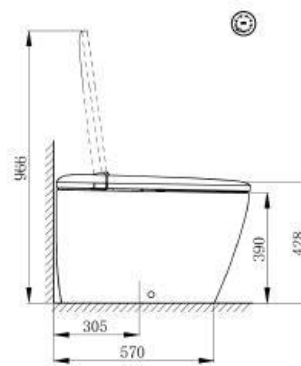

Brand : AXENT, Switzerland/China
 Name : META Intelligent Toilet
 Item Code : E360-0332-M1
 Designer : Mattheo Thun and Antonio Rodriguez
 Color / Finish: White
 Dimensions : 800 x 486 x 547 mm

Product info:

- Intelligent Toilet 220V/50 HZ
- Wave Sensor (Male Urination)
- Mobile App, Dual infinity Flush
- UV wand Sterilization

Front view

Top view

Left view

Flushing of pipe must be done before fittings are installed. Failure to do so voids the warranty.
 Follow cleaning instructions and avoid using any harmful chemicals.
 All information is for reference only. Installation shall always be based on the specs provided with actual delivered items.
 For more info, visit www.sanitecph.com