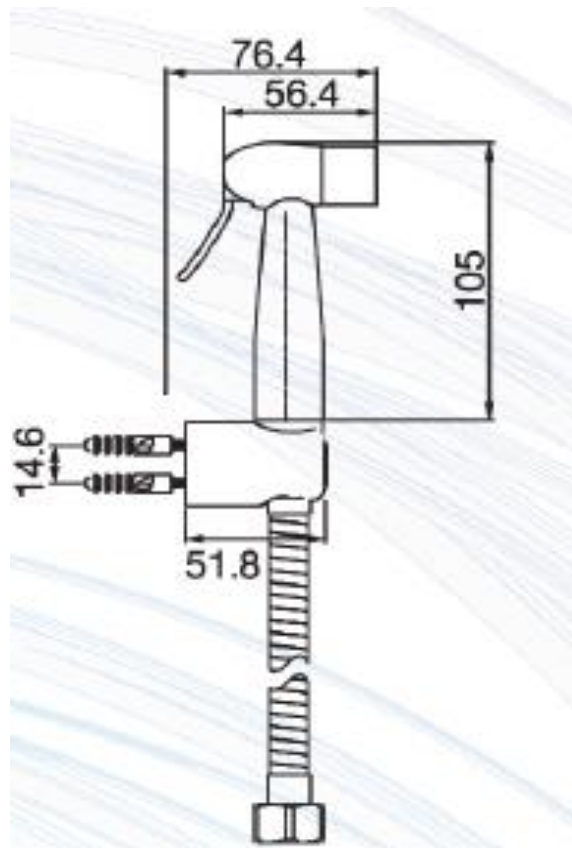

SPECIFICATION SHEET - fittings

BRAND:		Product Photo:
ORIGIN:	Thailand	
SERIES:	BIDET HANDSPRAY SETS	
PRODUCT DESCRIPTION:	Hand Bidet handspray set with plastic wall support and stainless steel flexible hose, nozzle and actuator)	
MODEL No.	Y0001AS / Y0001SS / Y0001WS	
FINISH/COLOUR:	black / grey/ white	
DIMENSIONS:	76.4 x 105mm	
OPTIONAL MATCHING PARTS:	wall shut-off valve or connect adaptor	

Technical Informations:

REMINDER:	Pipe flushing must be done before faucets are installed. Failure to do so voids the warranty. Do not use cleaners containing abrasive cleansers, ammonia, bleach, acids, waxes, alcohol, solvents or other products not recommended for chrome. All information is for reference only, installation shall always be based on the actual product delivered.