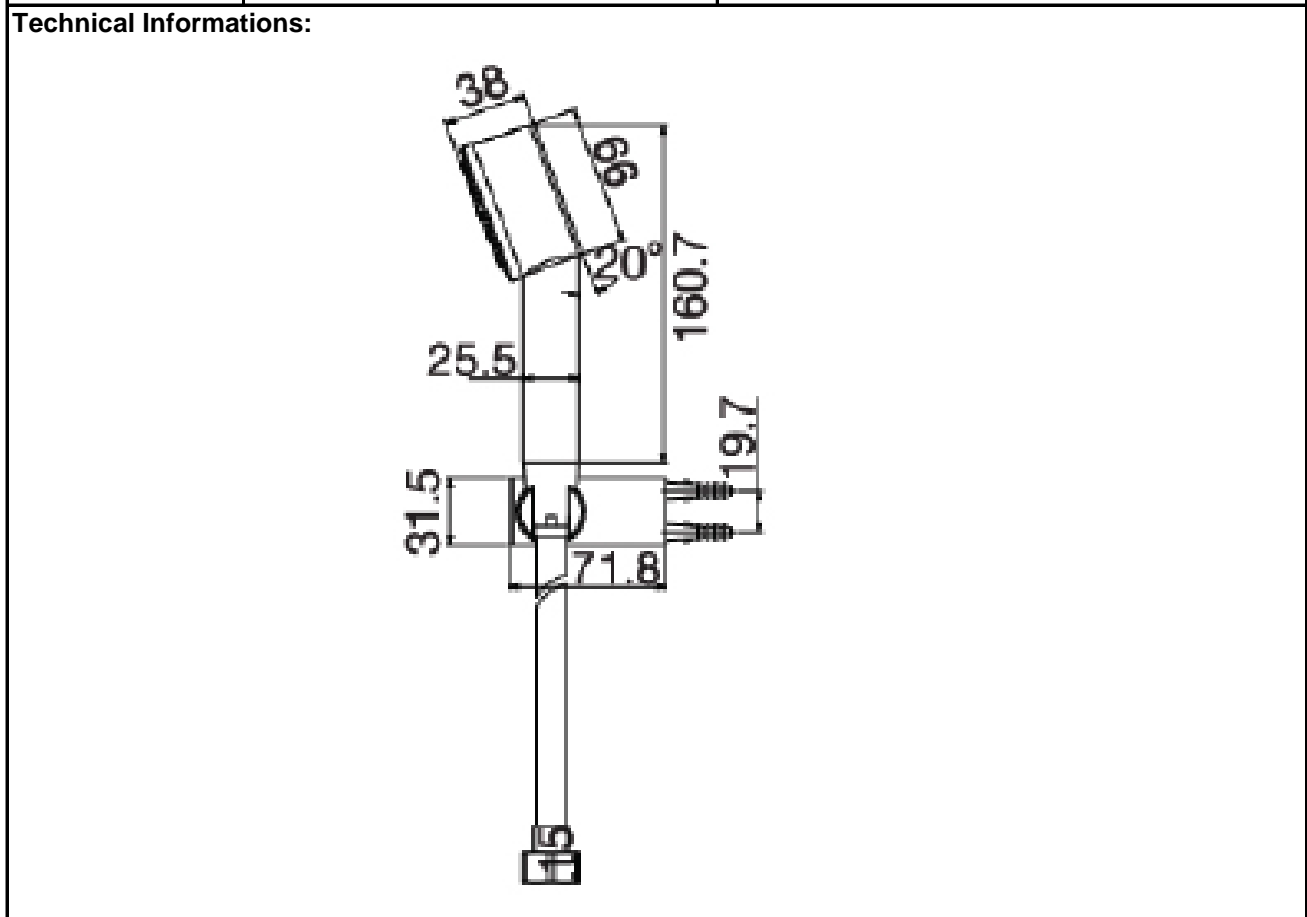

**SPECIFICATION SHEET - fittings**

<b>BRAND:</b>		<b>Product Photo:</b>  
<b>ORIGIN:</b>	Thailand	
<b>SERIES:</b>	<b>OVERHEAD SHOWERS</b>	
<b>PRODUCT DESCRIPTION:</b>	Rainbow handshower set with s/s face, ABS flexible shower hose and wall support	
<b>MODEL No.</b>	F114AWZ	
<b>FINISH/COLOUR:</b>	304 Stainless steel / ABS white	
<b>DIMENSIONS:</b>	71.8 x 160.7mm	
<b>OPTIONAL MATCHING PARTS:</b>		