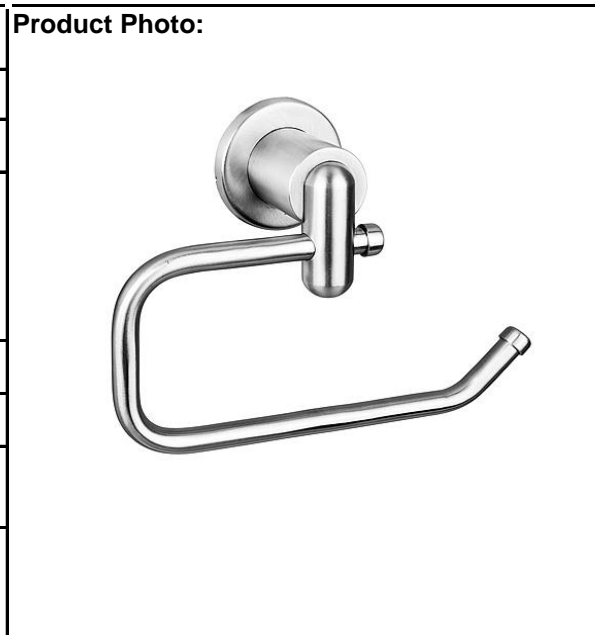

SPECIFICATION SHEET - accessories

| | |
|---------------------------------|---|
| BRAND: |  |
| ORIGIN: | Thailand |
| SERIES: | CAPSULE |
| PRODUCT DESCRIPTION: | Towel ring |
| MODEL No. | CS104BS |
| FINISH/COLOUR: | 304 Stainless steel |
| DIMENSIONS: | 45 x 140 x 100mm |
| OPTIONAL MATCHING PARTS: | |