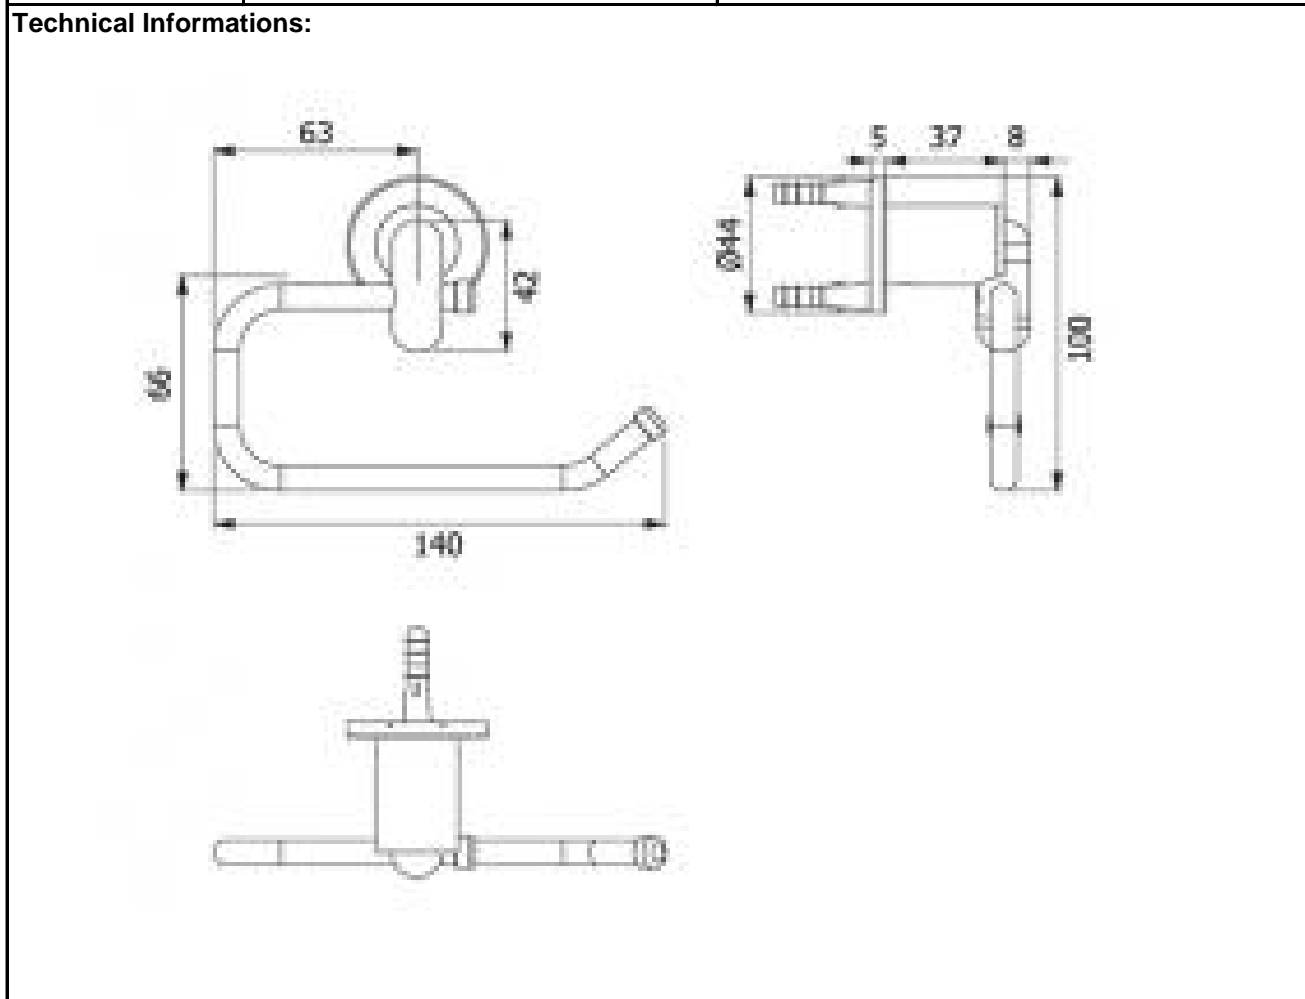

SPECIFICATION SHEET - accessories

| | |
|---------------------------------|---|
| BRAND: |  |
| ORIGIN: | Thailand |
| SERIES: | CAPSULE |
| PRODUCT DESCRIPTION: | Towel ring |
| MODEL No. | CS104BS |
| FINISH/COLOUR: | 304 Stainless steel |
| DIMENSIONS: | 45 x 140 x 100mm |
| OPTIONAL MATCHING PARTS: | |