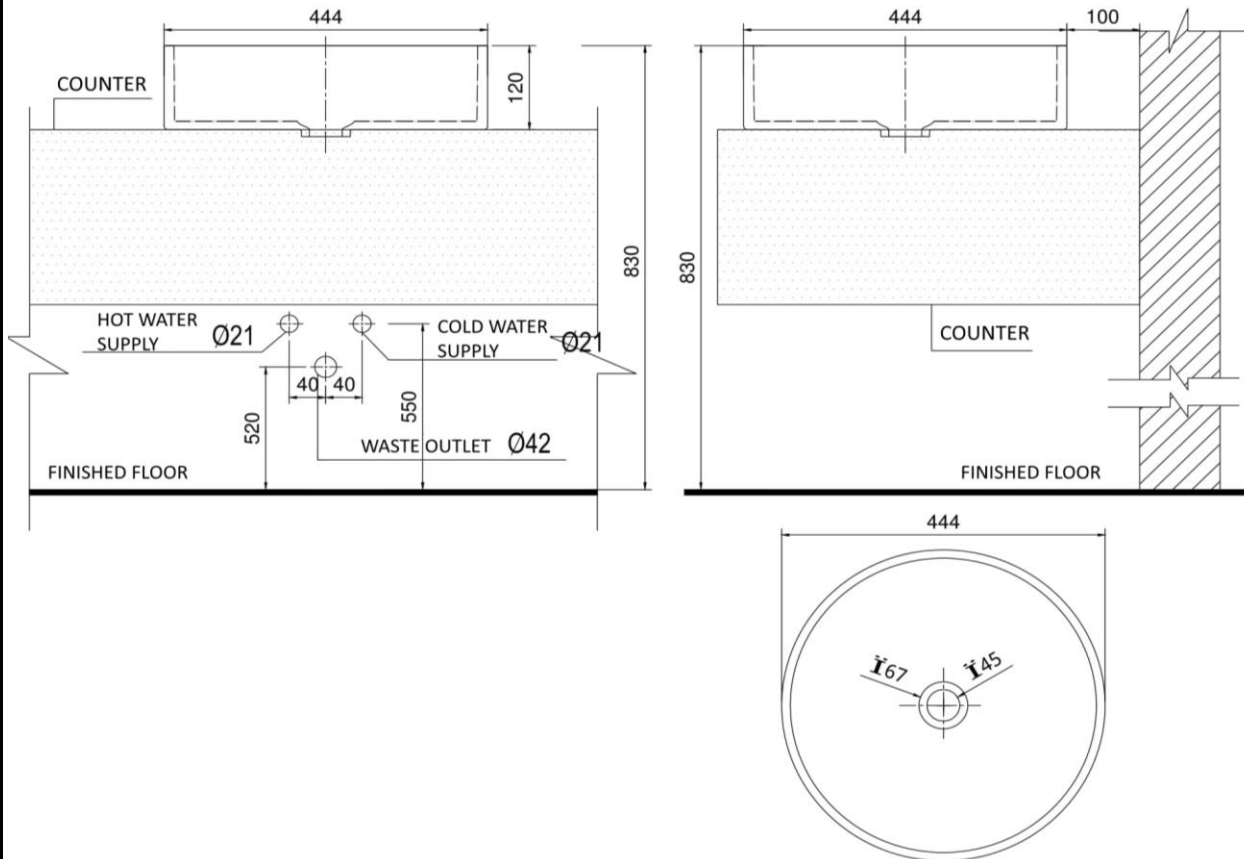

SPECIFICATION SHEET - sanitarywares

BRAND:		Product Photo:
ORIGIN:	Vietnam	
SERIES:	VESSEL TYPE VANITY BASINS	
PRODUCT DESCRIPTION:	Table top wash basin with overflow Ø444mm, with NANO coating	
MODEL No.	V11	
FINISH/COLOUR:	White	
DIMENSIONS:	444 x 444 x 120mm	
OPTIONAL MATCHING PARTS:		

Technical Informations:

REMINDER:	Pipe flushing must be done before faucets are installed. Failure to do so voids the warranty.
	Do not use cleaners containing abrasive cleansers, ammonia, bleach, acids, waxes, alcohol, solvents or other products not recommended for chrome.
	All information is for reference only, installation shall always be based on the actual product delivered.