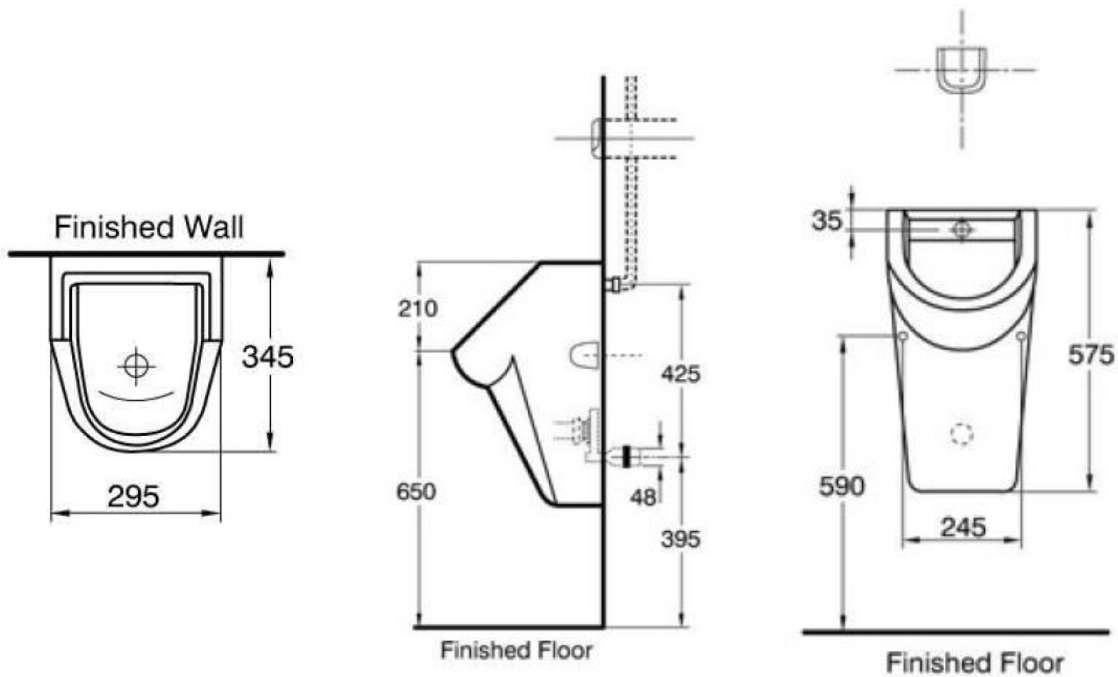

SPECIFICATION SHEET - sanitarywares

BRAND:	nahm	Product Photo:
ORIGIN:	THAILAND	
SERIES:	NUR	
PRODUCT DESCRIPTION:	Urinal back inlet, with horizontal siphon and 7.7039BT inlet	
MODEL No.	NM.7731	
FINISH/COLOUR:	WHITE	
DIMENSIONS:	295 x345 x 575mm	
OPTIONAL MATCHING PARTS:	urinal flush (concealed)	

Technical Informations:

REMINDER:	Pipe flushing must be done before faucets are installed. Failure to do so voids the warranty.
	Do not use cleaners containing abrasive cleansers, ammonia, bleach, acids, waxes, alcohol, solvents or other products not recommended for chrome.
	All information is for reference only, installation shall always be based on the actual product delivered.